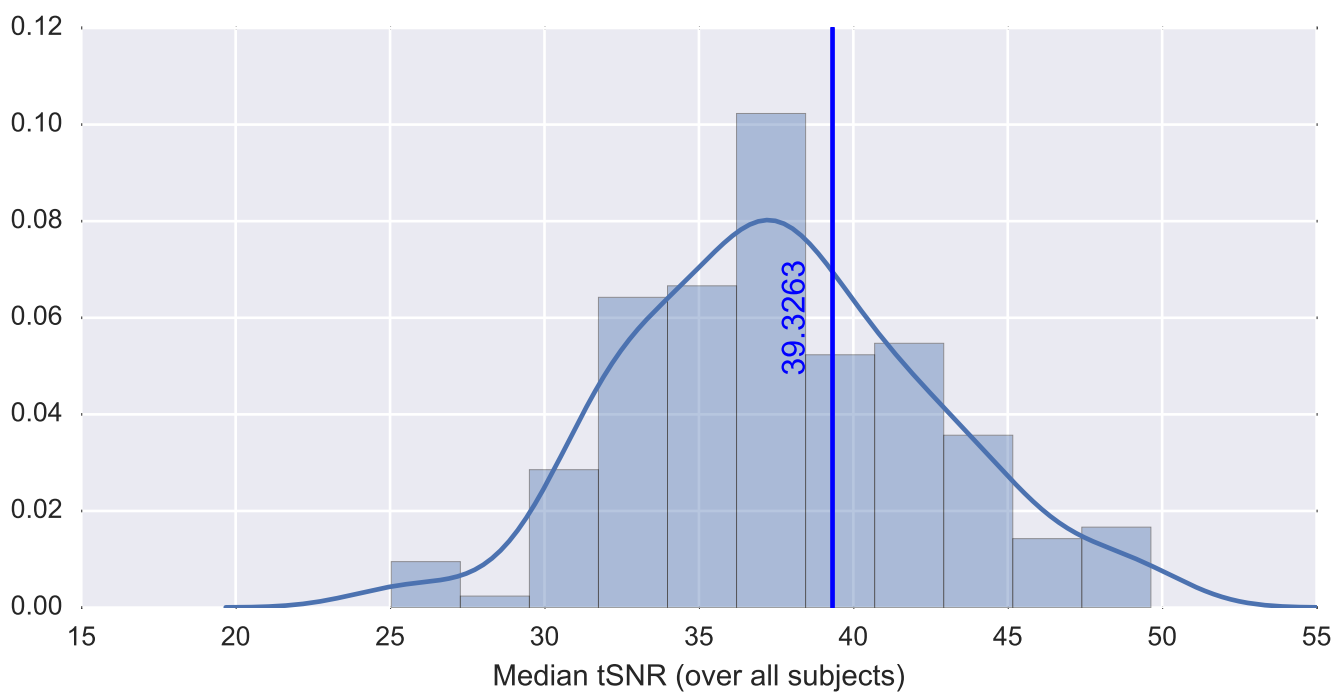

Mean EPI

Brain mask

tSNR

motion

fieldmap correction

coregistration