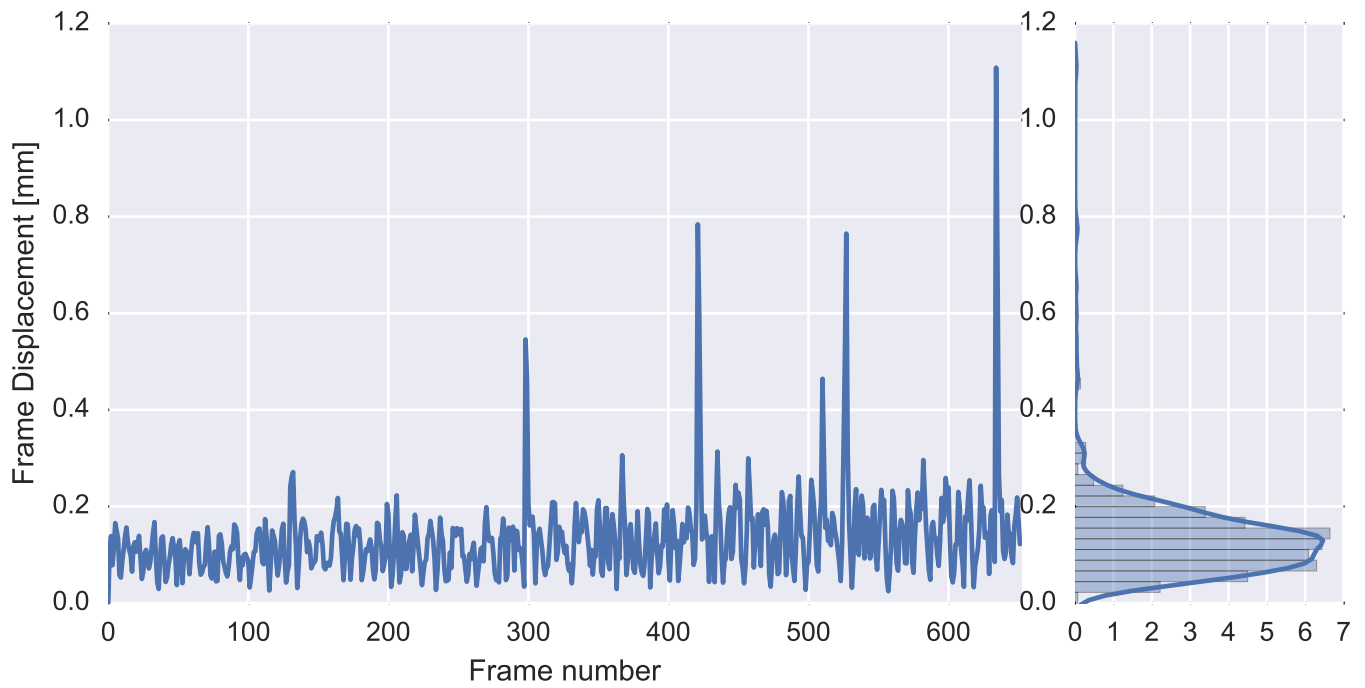

Mean EPI

Brain mask

tSNR

motion

fieldmap correction

coregistration