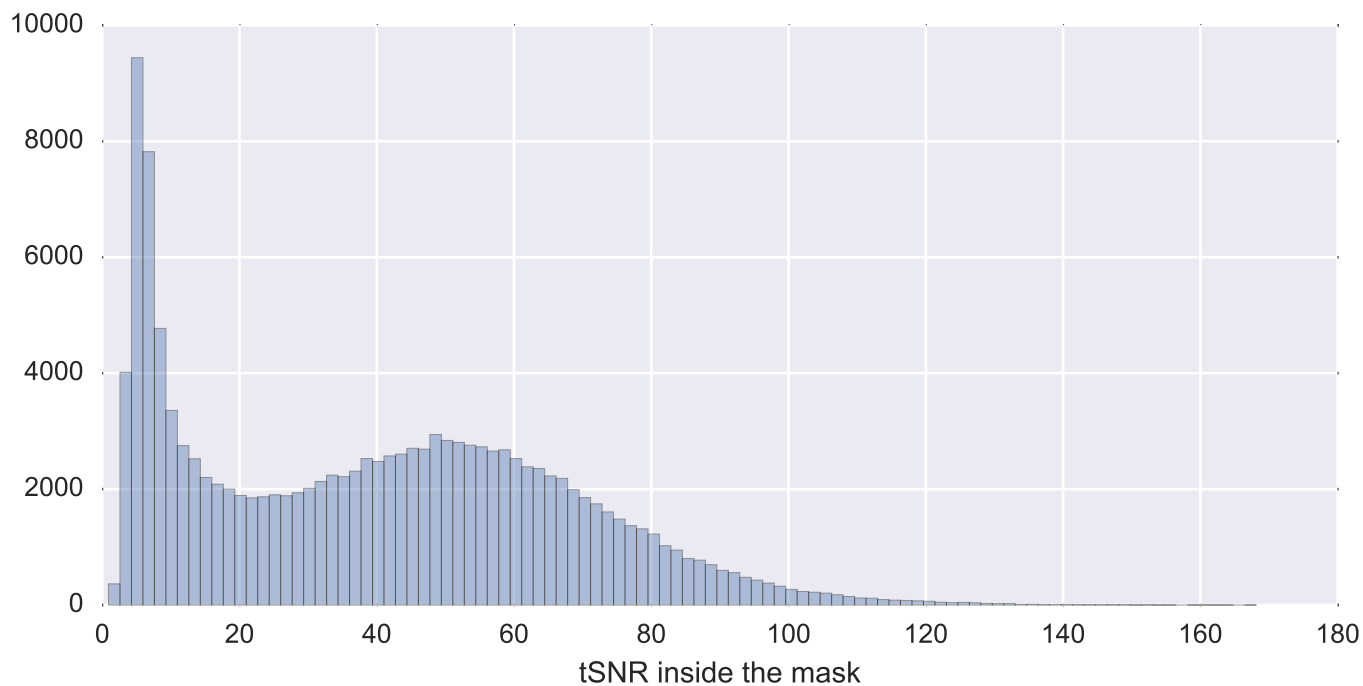

Mean EPI

Brain mask

tSNR

motion

fieldmap correction

coregistration