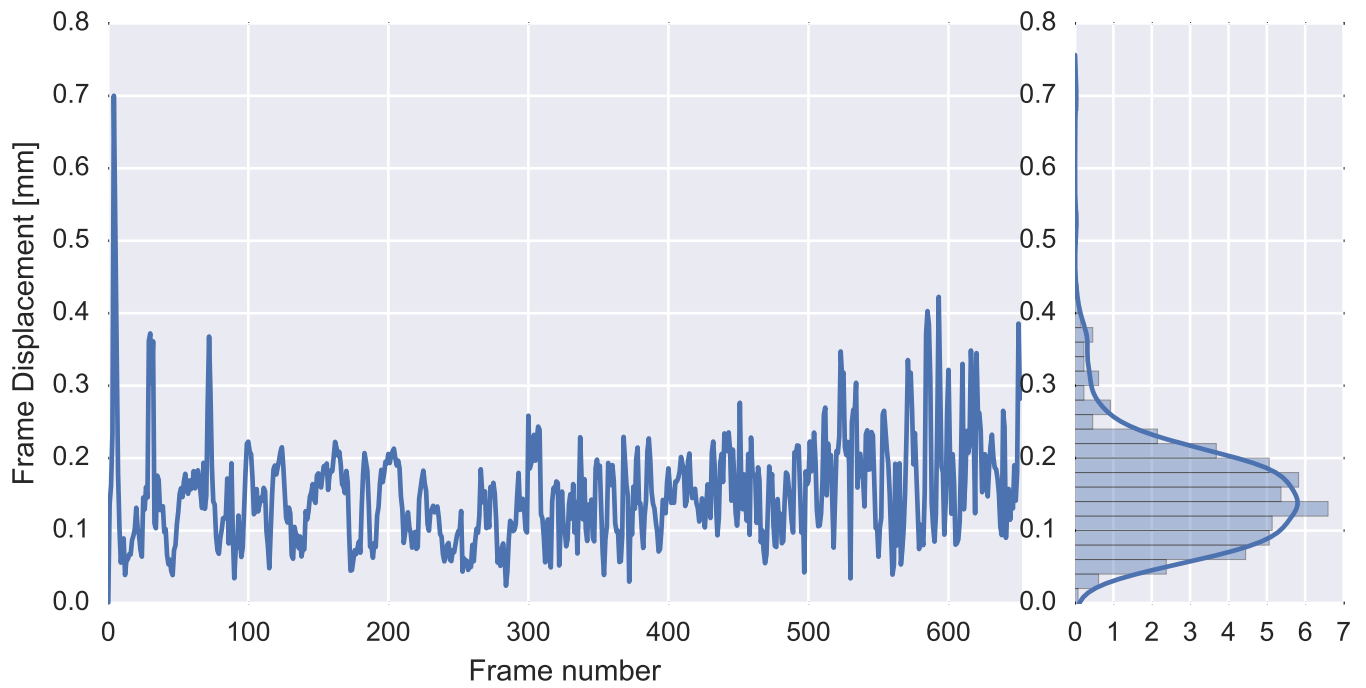

Mean EPI

Brain mask

tSNR

motion

fieldmap correction

coregistration