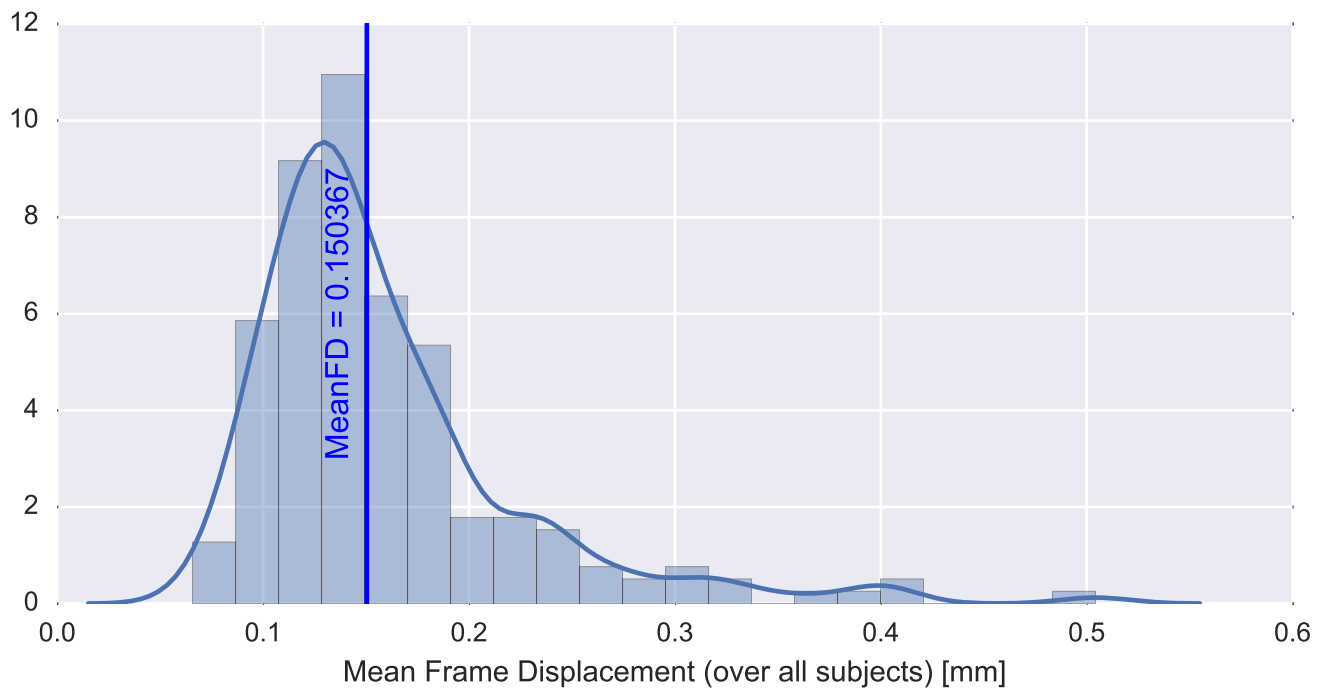

Mean EPI

Brain mask

tSNR

motion

fieldmap correction

coregistration