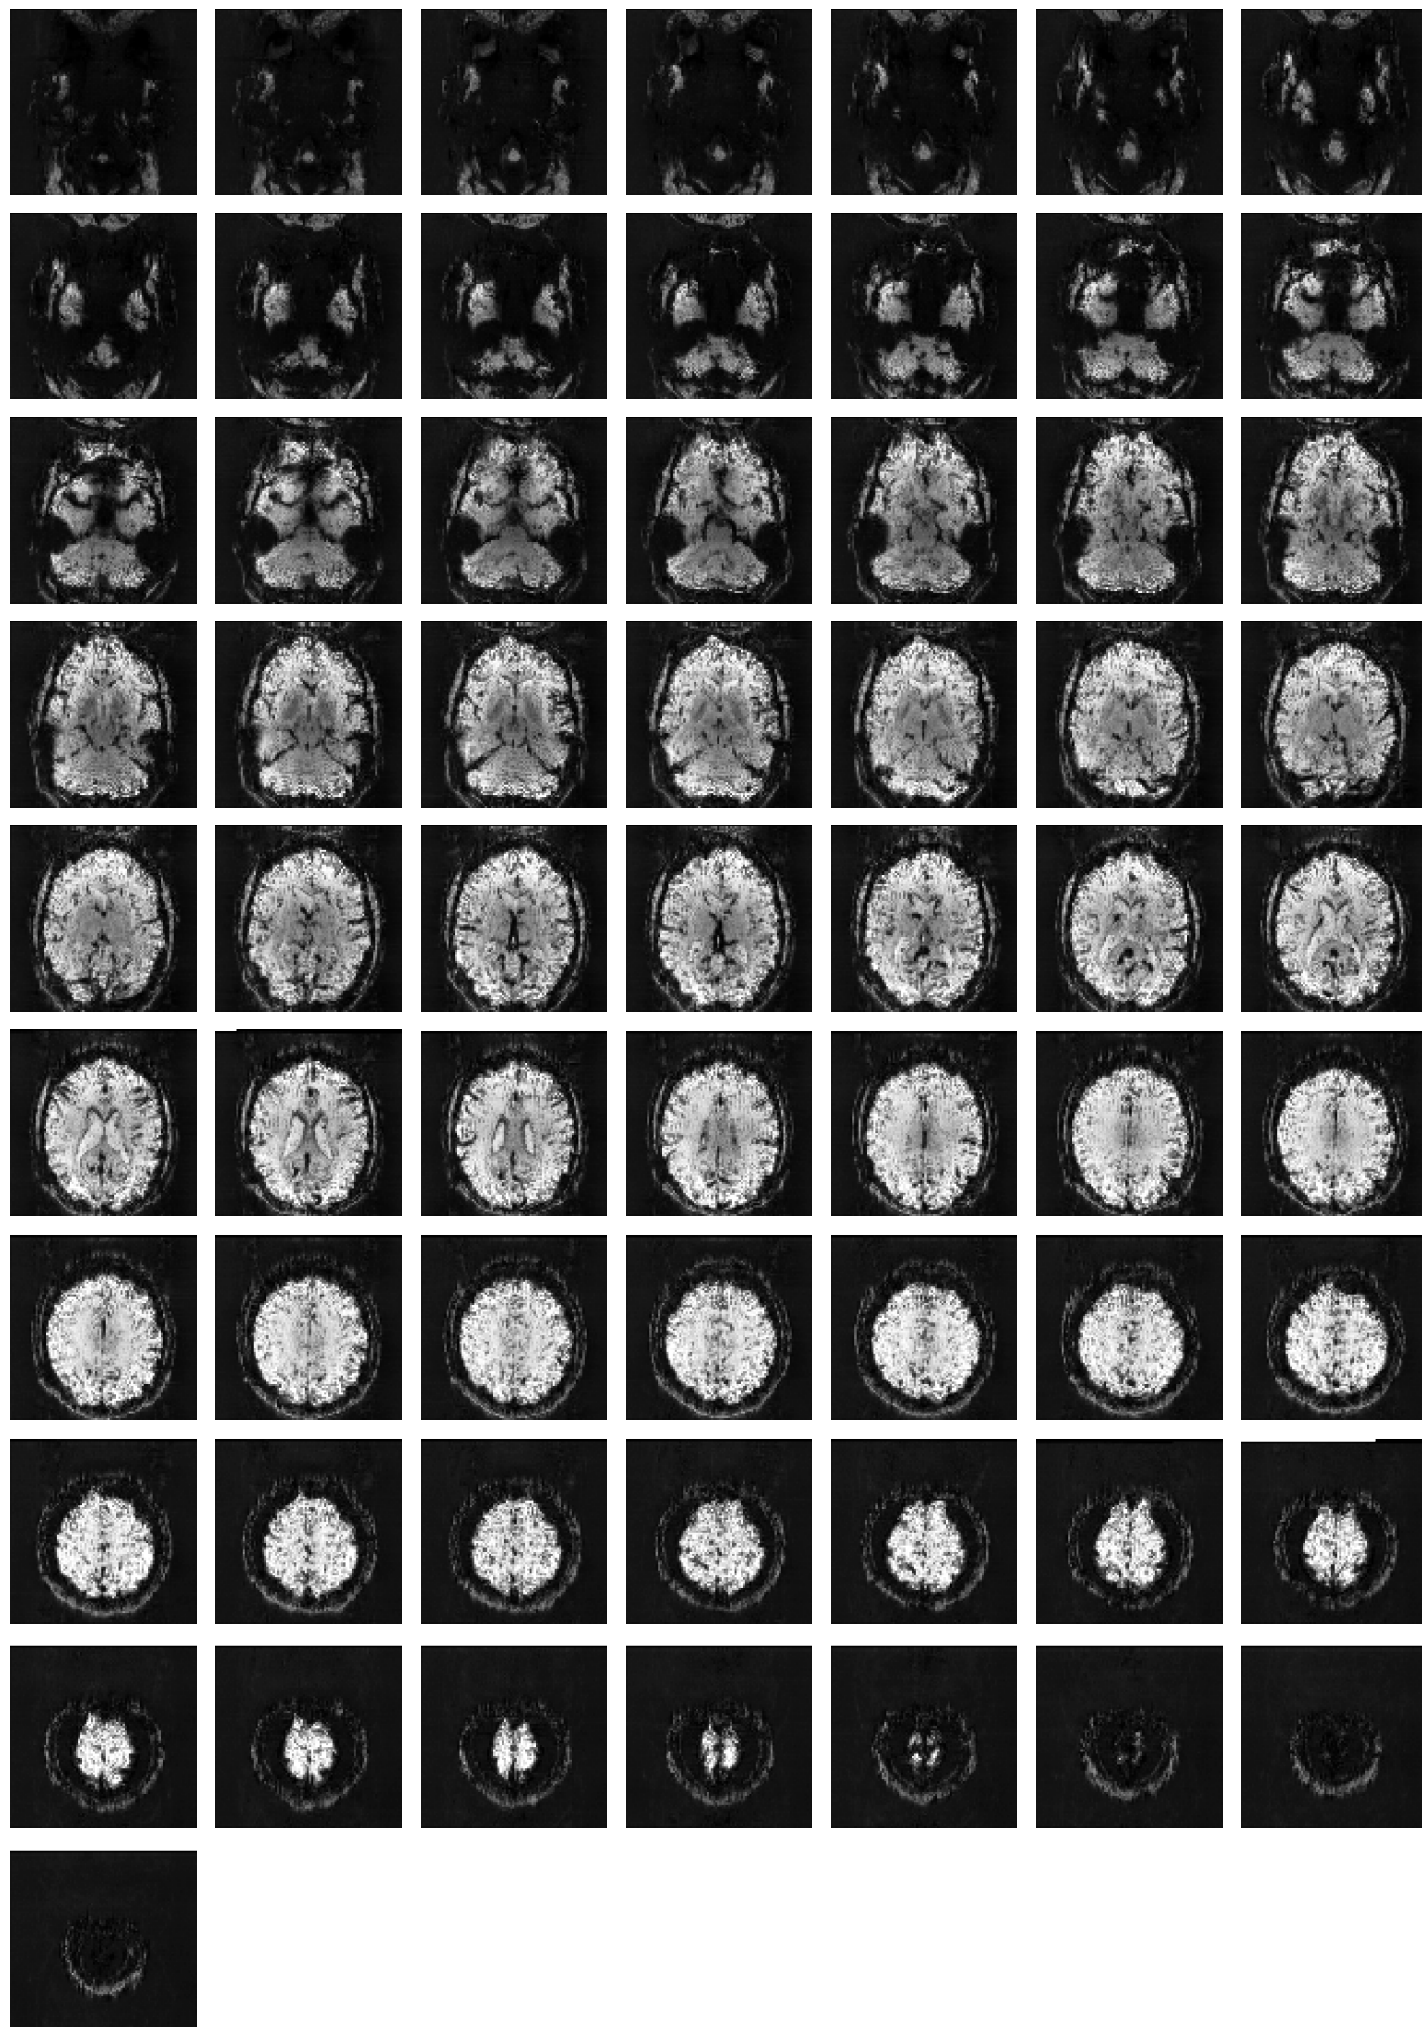

Mean EPI

Brain mask

tSNR

motion

fieldmap correction

coregistration