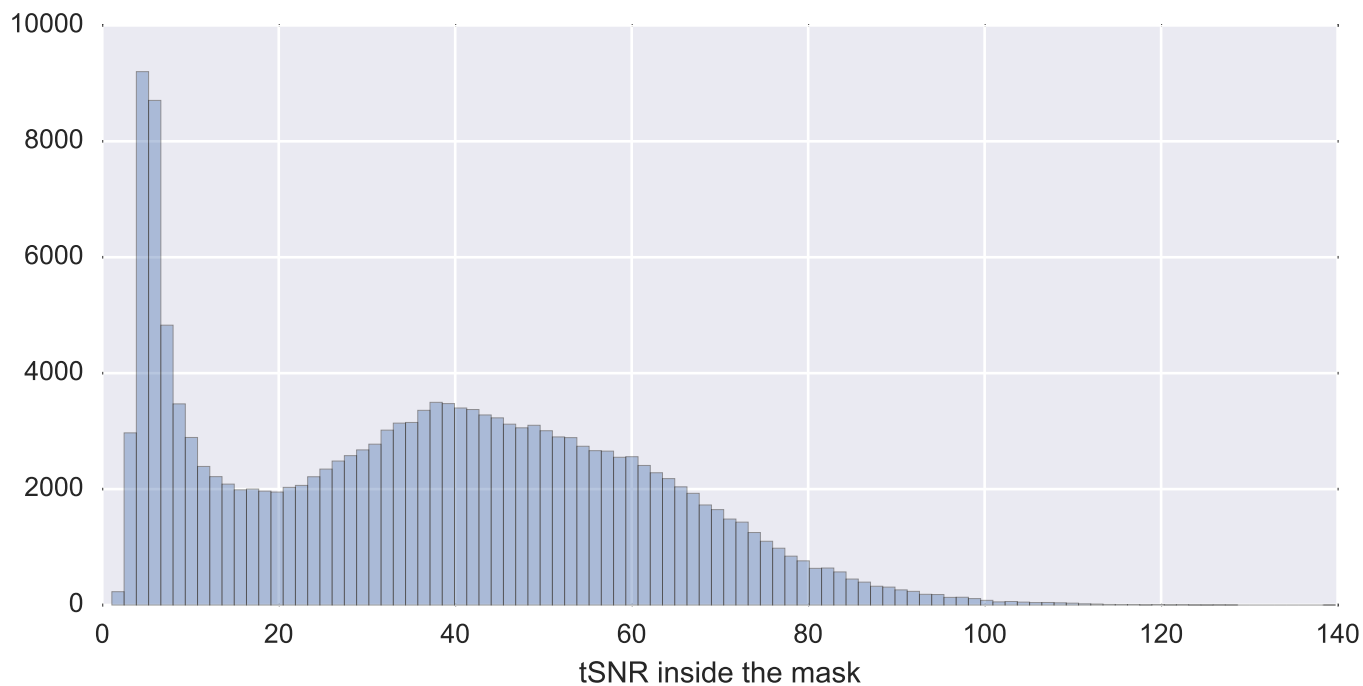

Mean EPI

Brain mask

tSNR

motion

fieldmap correction

coregistration