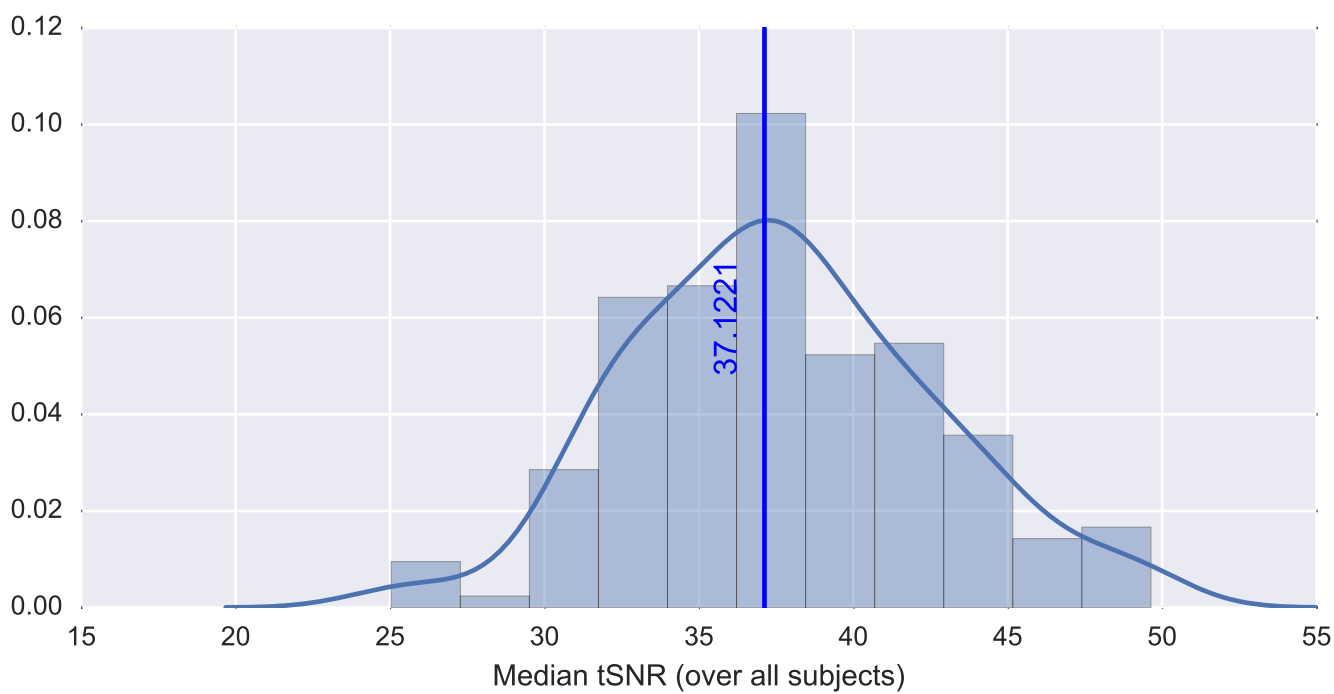

Mean EPI

Brain mask

tSNR

motion

fieldmap correction

coregistration