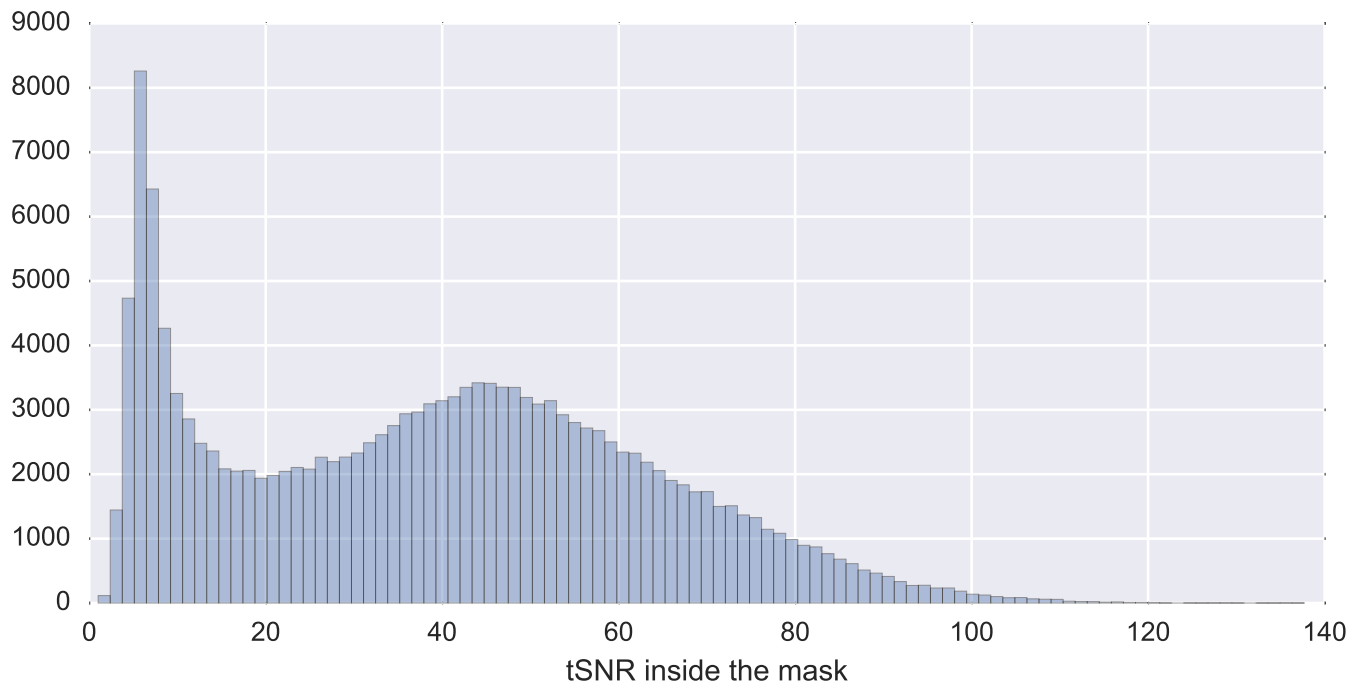

Mean EPI

Brain mask

tSNR

motion

fieldmap correction

coregistration