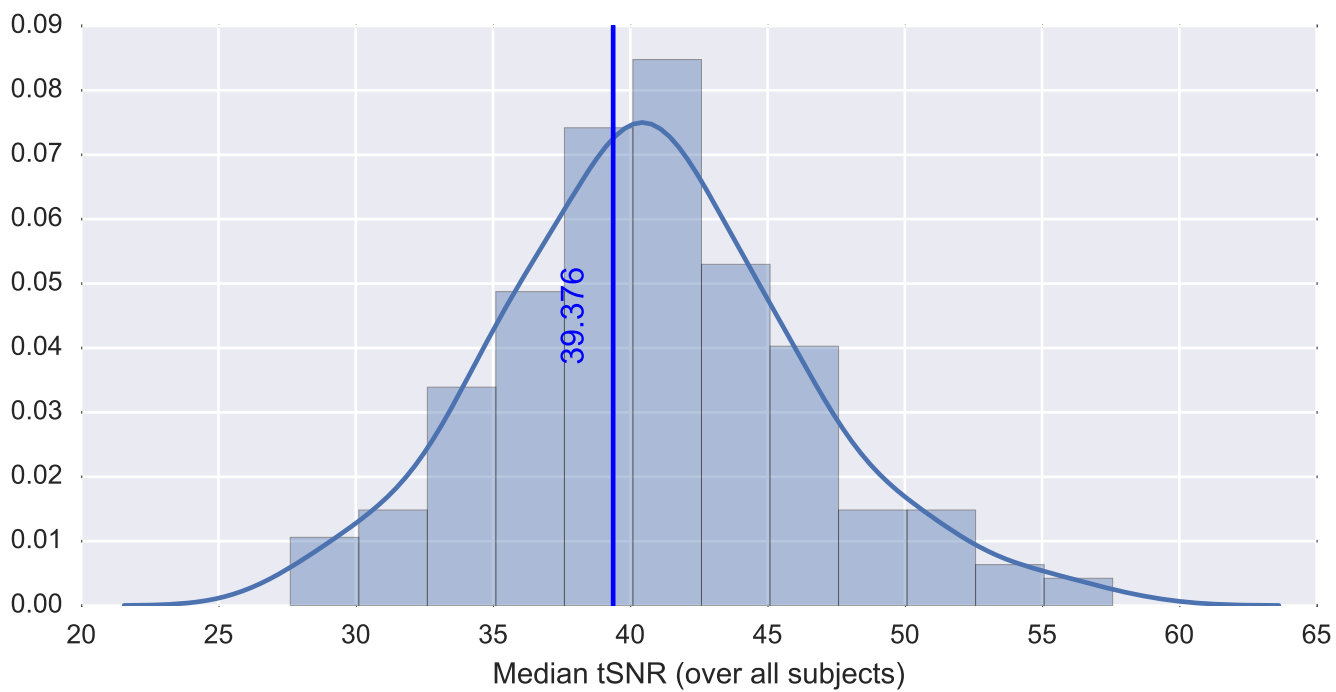

Mean EPI

Brain mask

tSNR

motion

fieldmap correction

coregistration