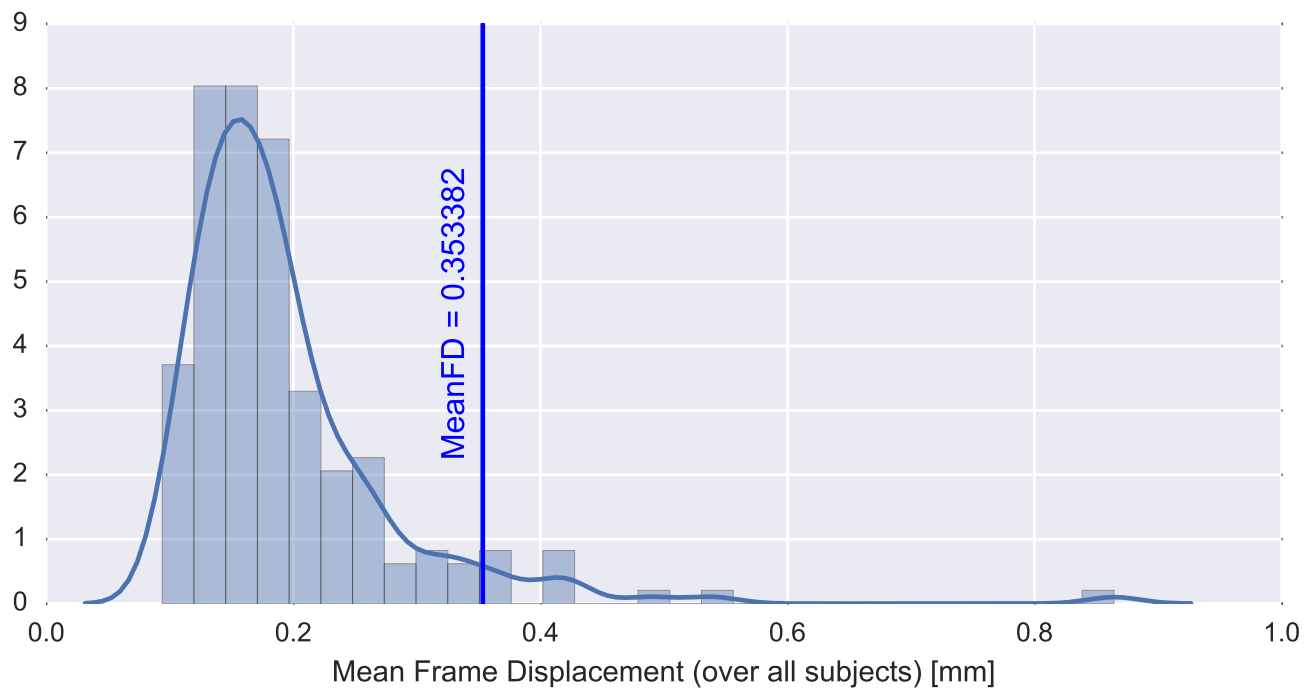

Mean EPI

Brain mask

tSNR

motion

fieldmap correction

coregistration