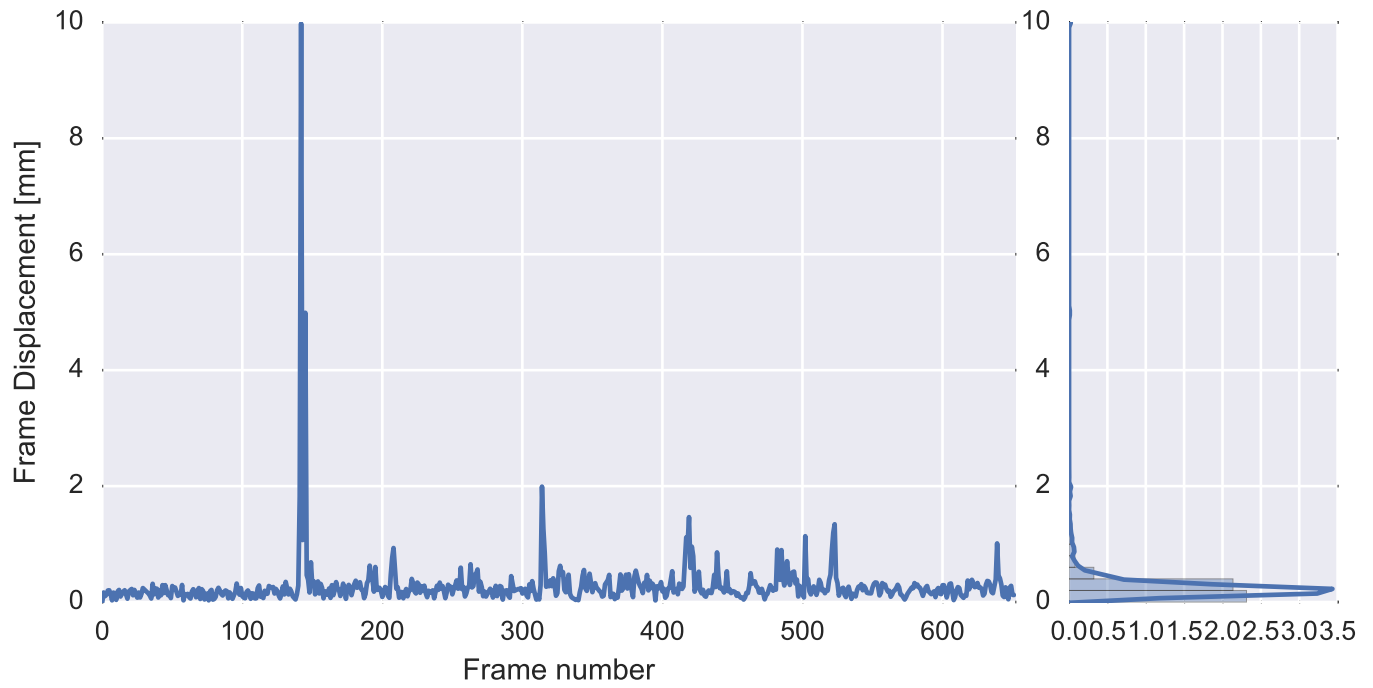

Brain mask

tSNR

motion

fieldmap correction

coregistration