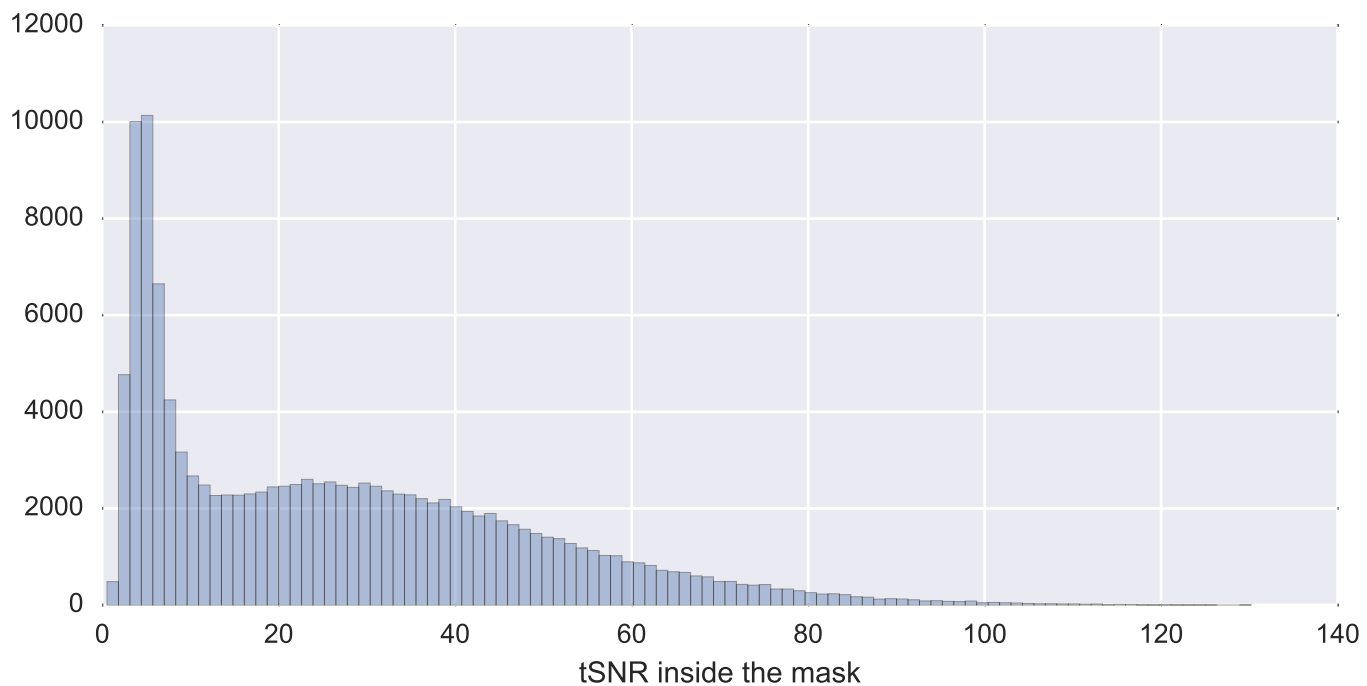

Brain mask

tSNR

motion

fieldmap correction

coregistration