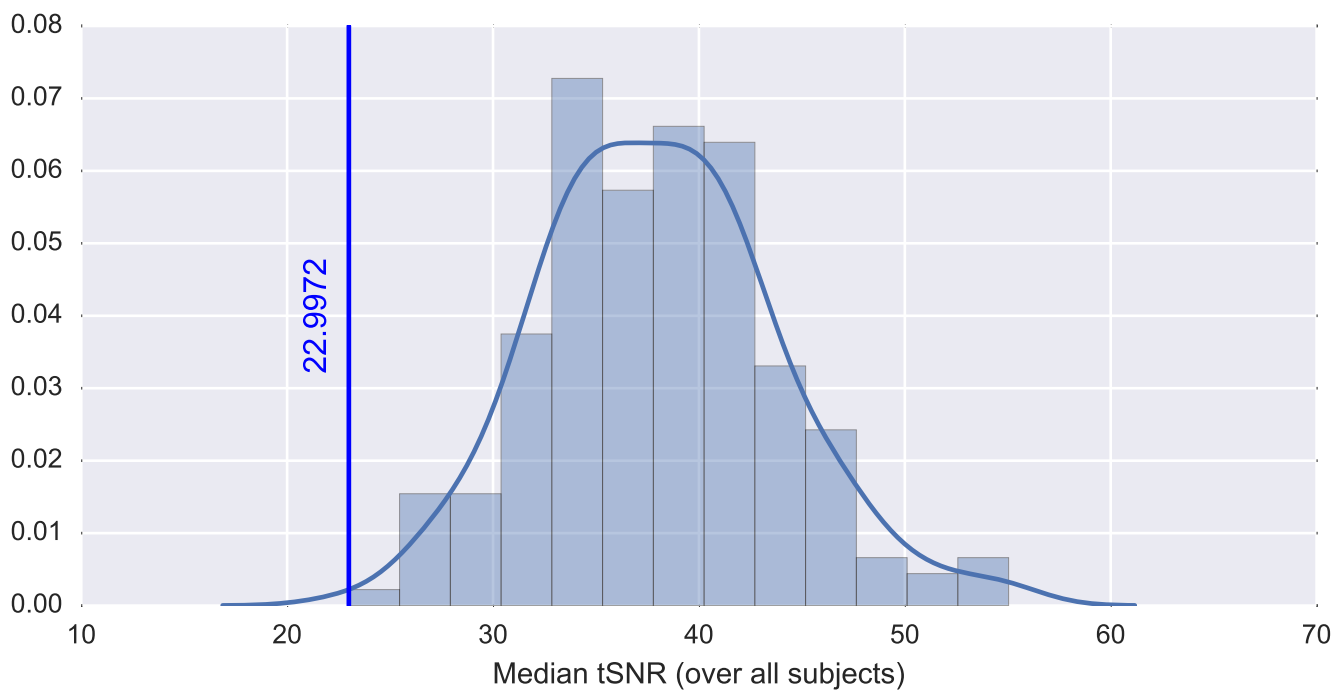

Brain mask

tSNR

motion

fieldmap correction

coregistration