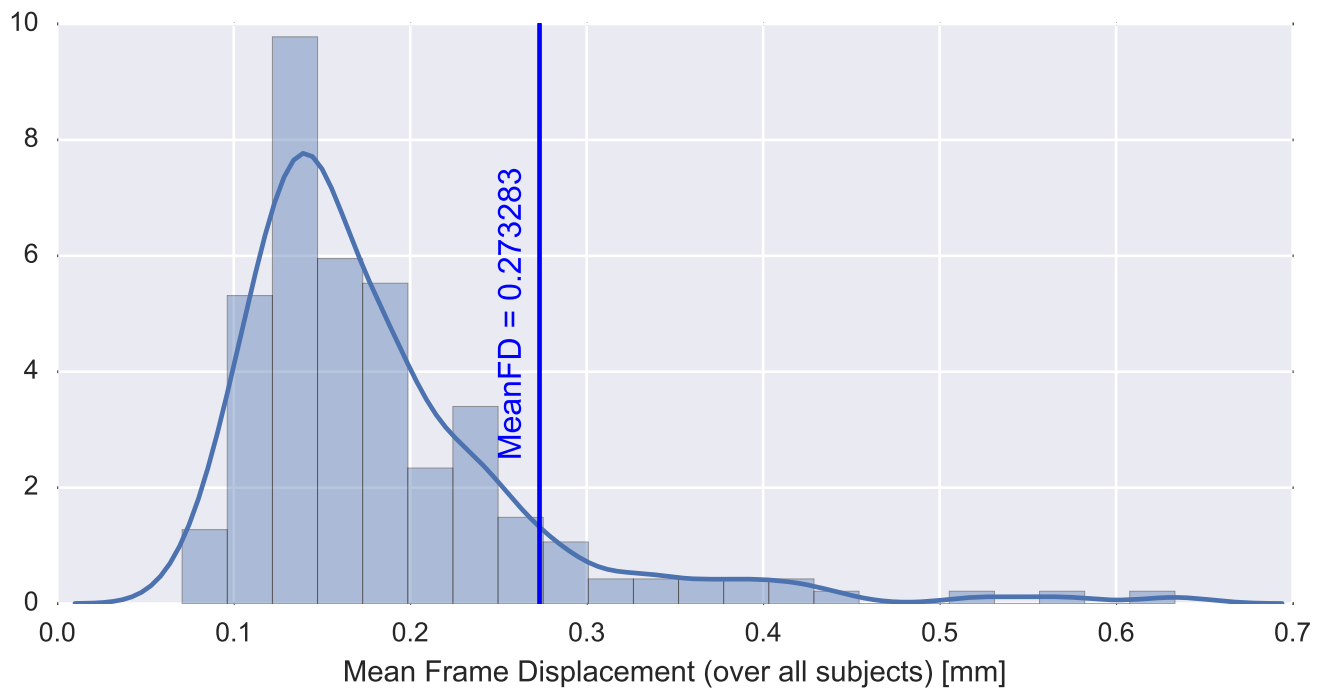

Brain mask

tSNR

motion

fieldmap correction

coregistration