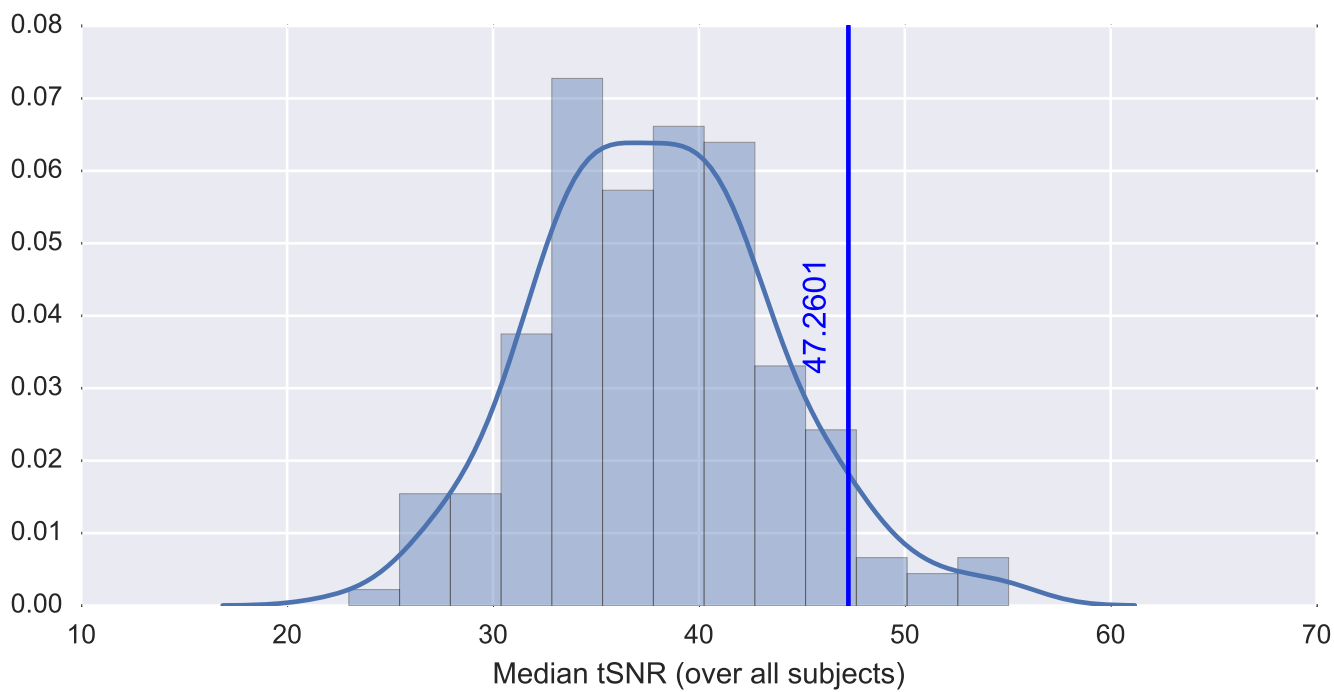

Mean EPI

Brain mask

tSNR

motion

fieldmap correction

coregistration