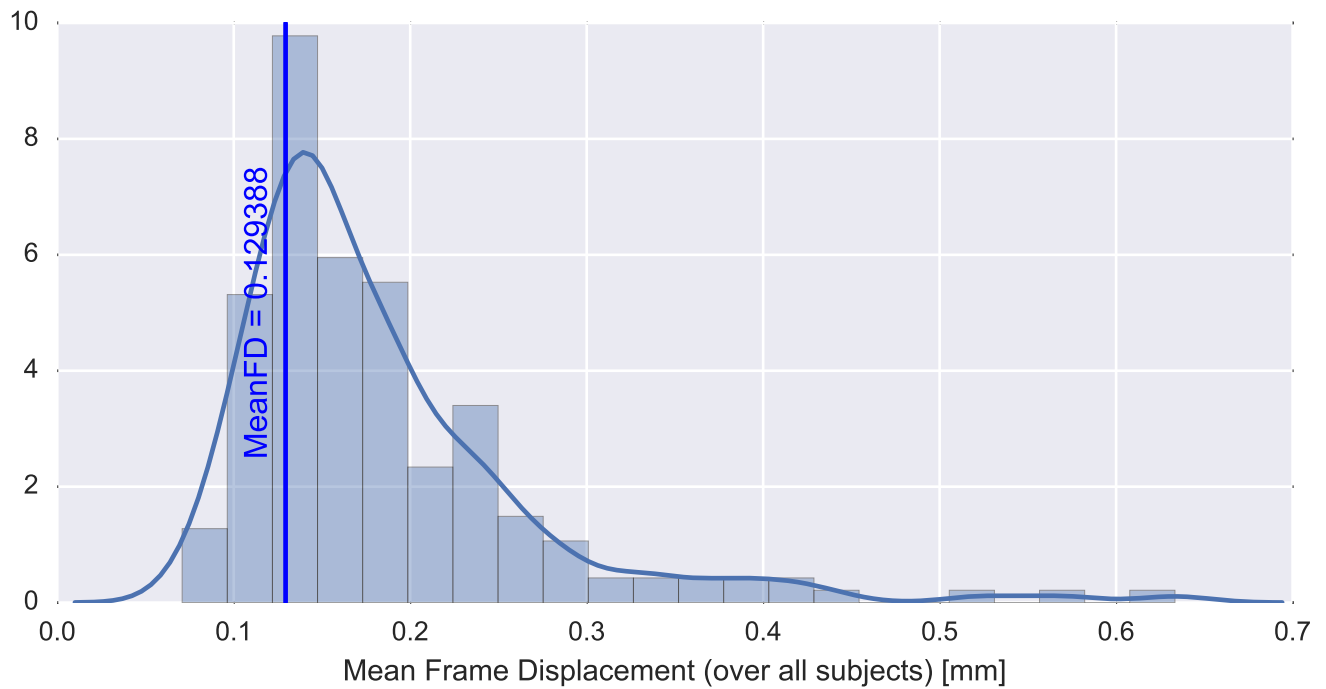

Mean EPI

Brain mask

tSNR

motion

fieldmap correction

coregistration