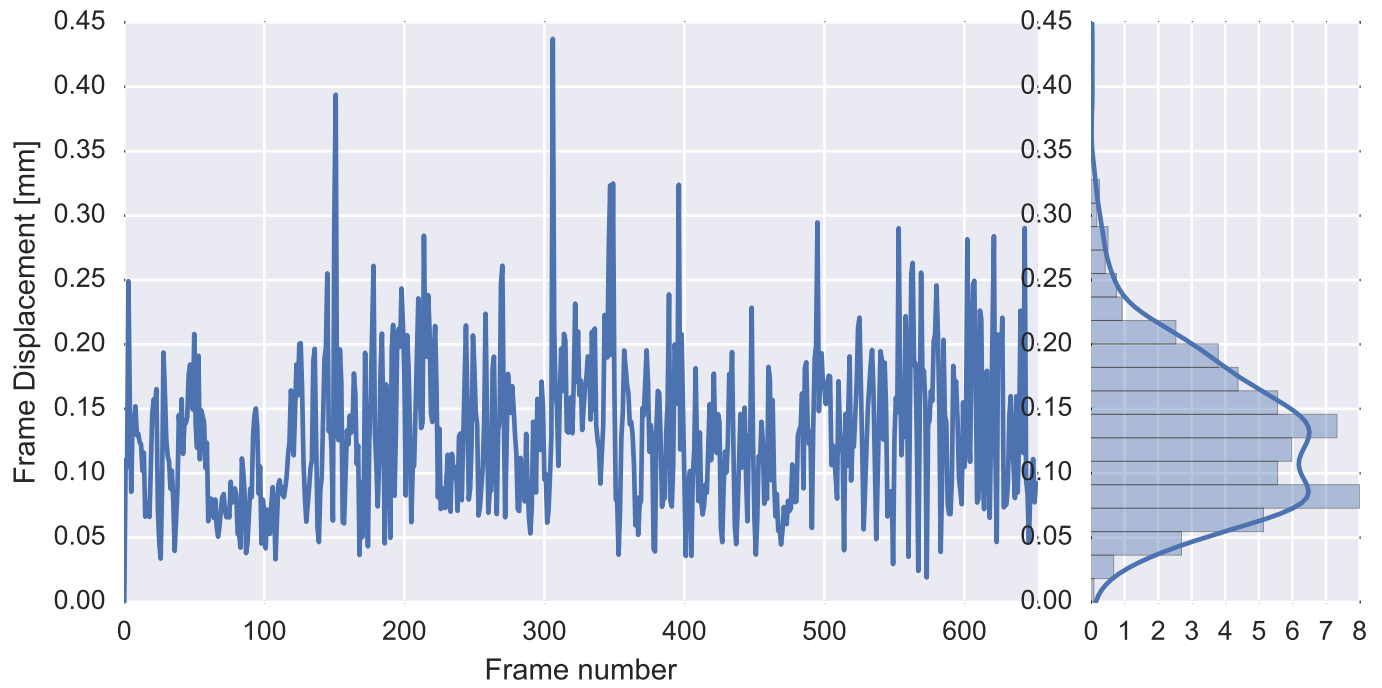

Mean EPI

Brain mask

tSNR

motion

fieldmap correction

coregistration