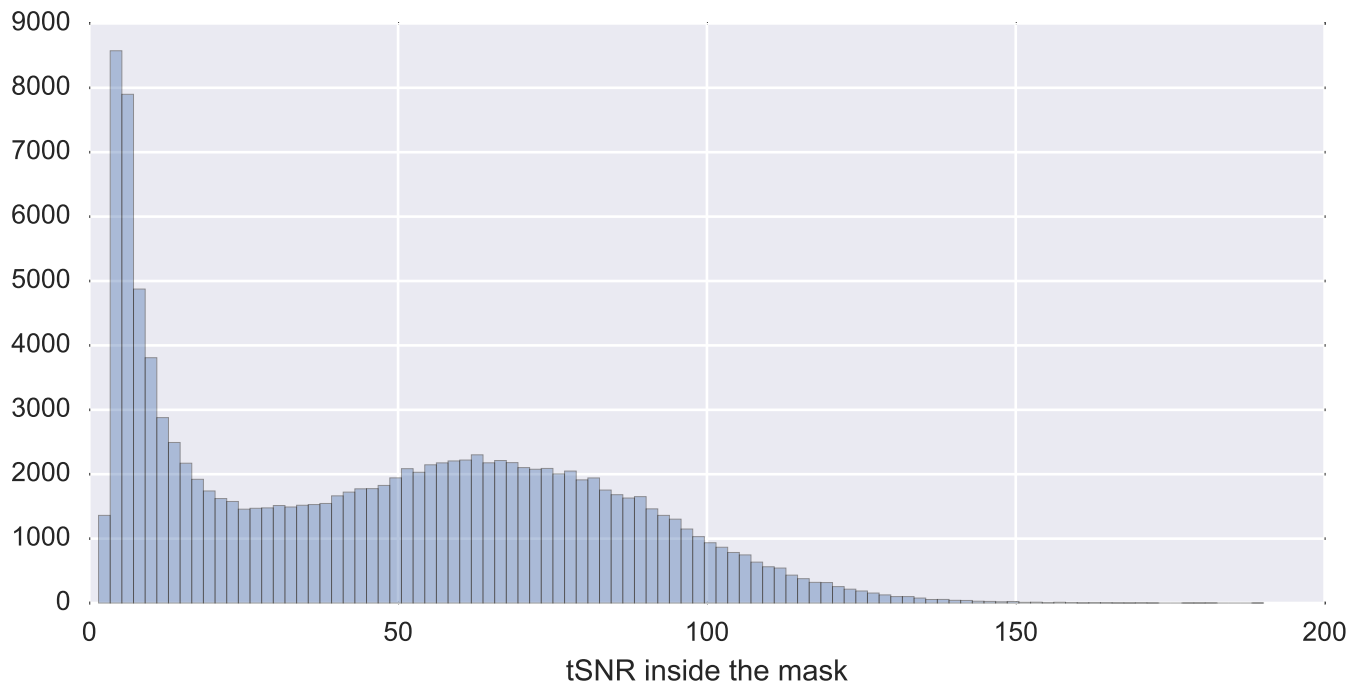

Mean EPI

Brain mask

tSNR

motion

fieldmap correction

coregistration