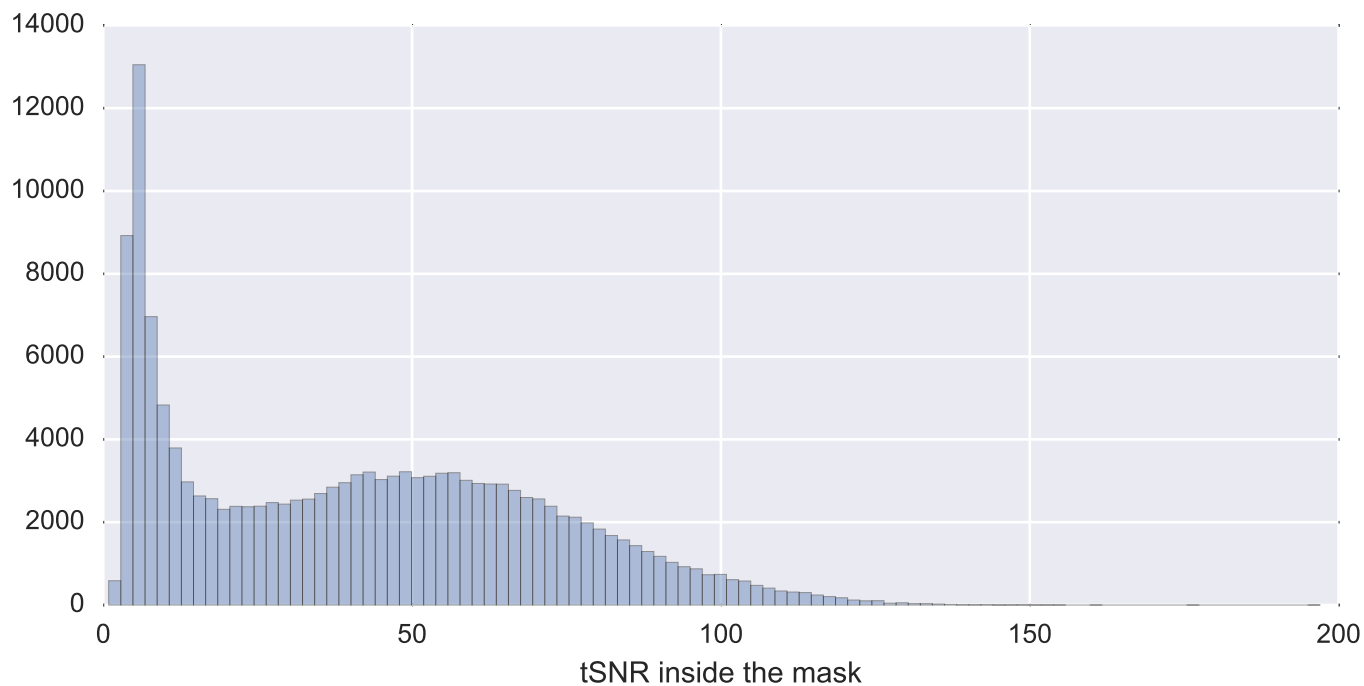

Mean EPI

Brain mask

tSNR

motion

fieldmap correction

coregistration