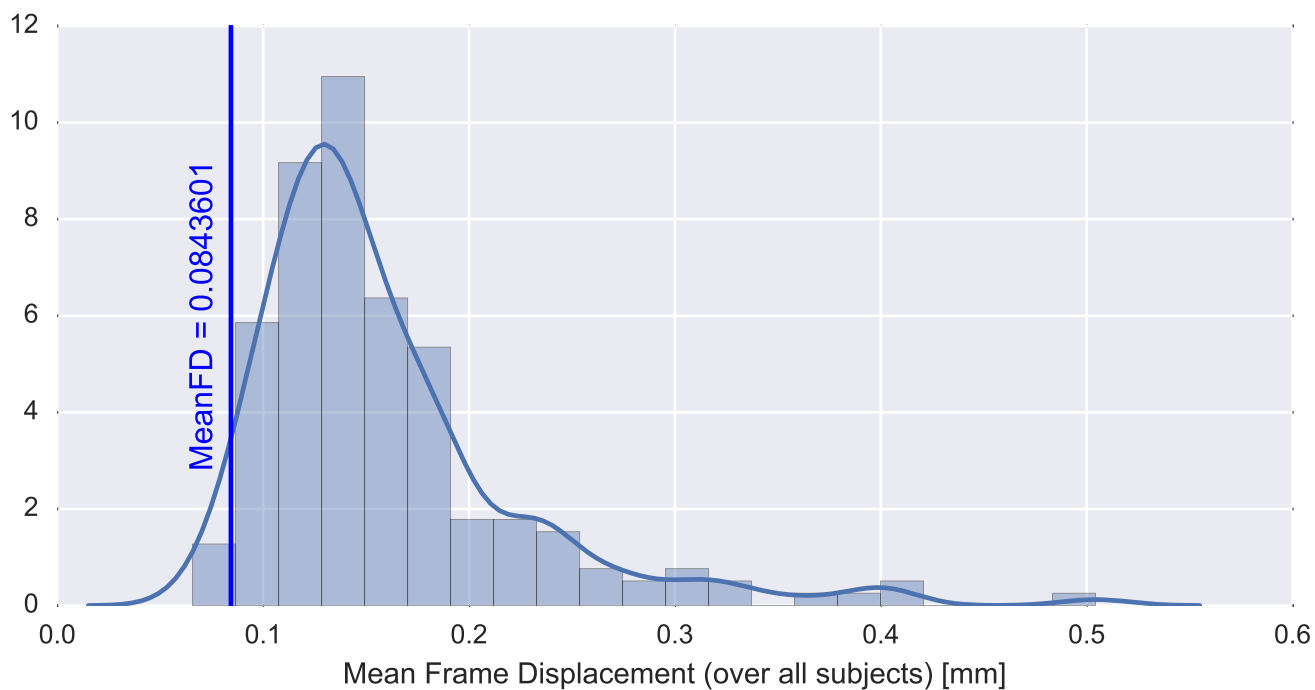

Mean EPI

Brain mask

tSNR

motion

fieldmap correction

coregistration