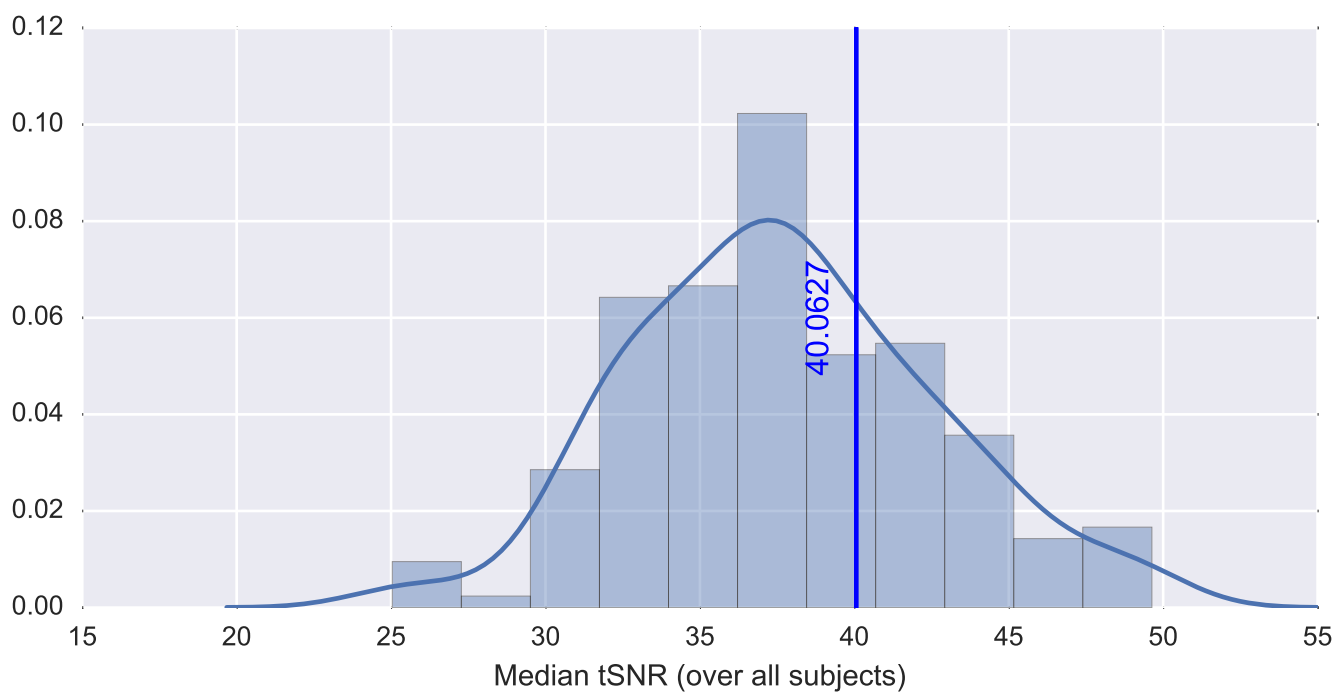

Mean EPI

Brain mask

tSNR

motion

fieldmap correction

coregistration