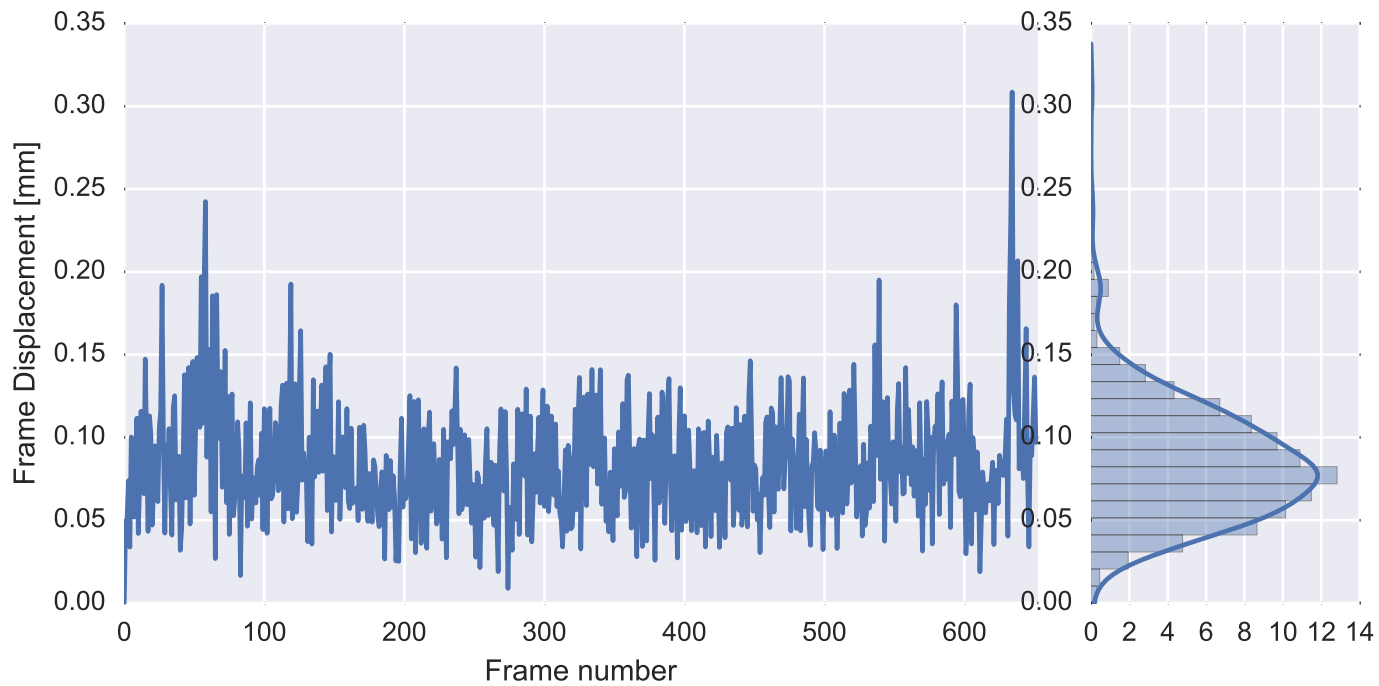

Mean EPI

Brain mask

tSNR

motion

fieldmap correction

coregistration