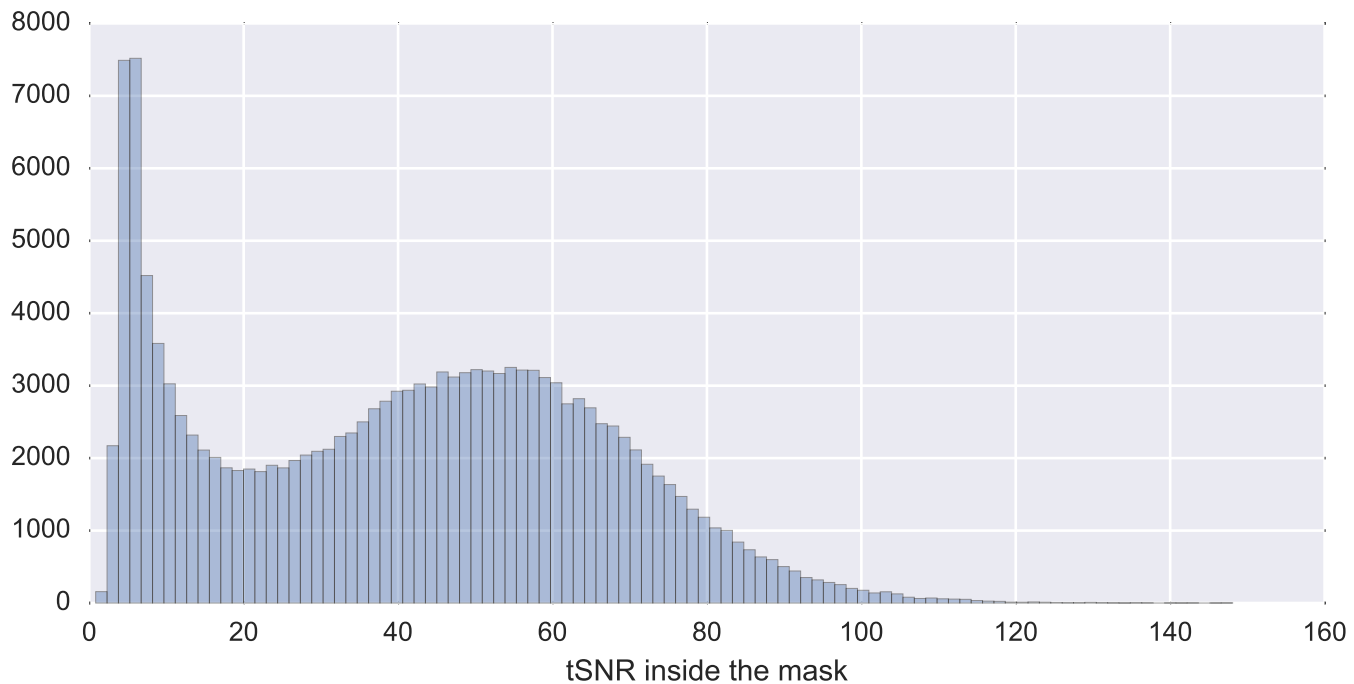

Mean EPI

Brain mask

tSNR

motion

fieldmap correction

coregistration