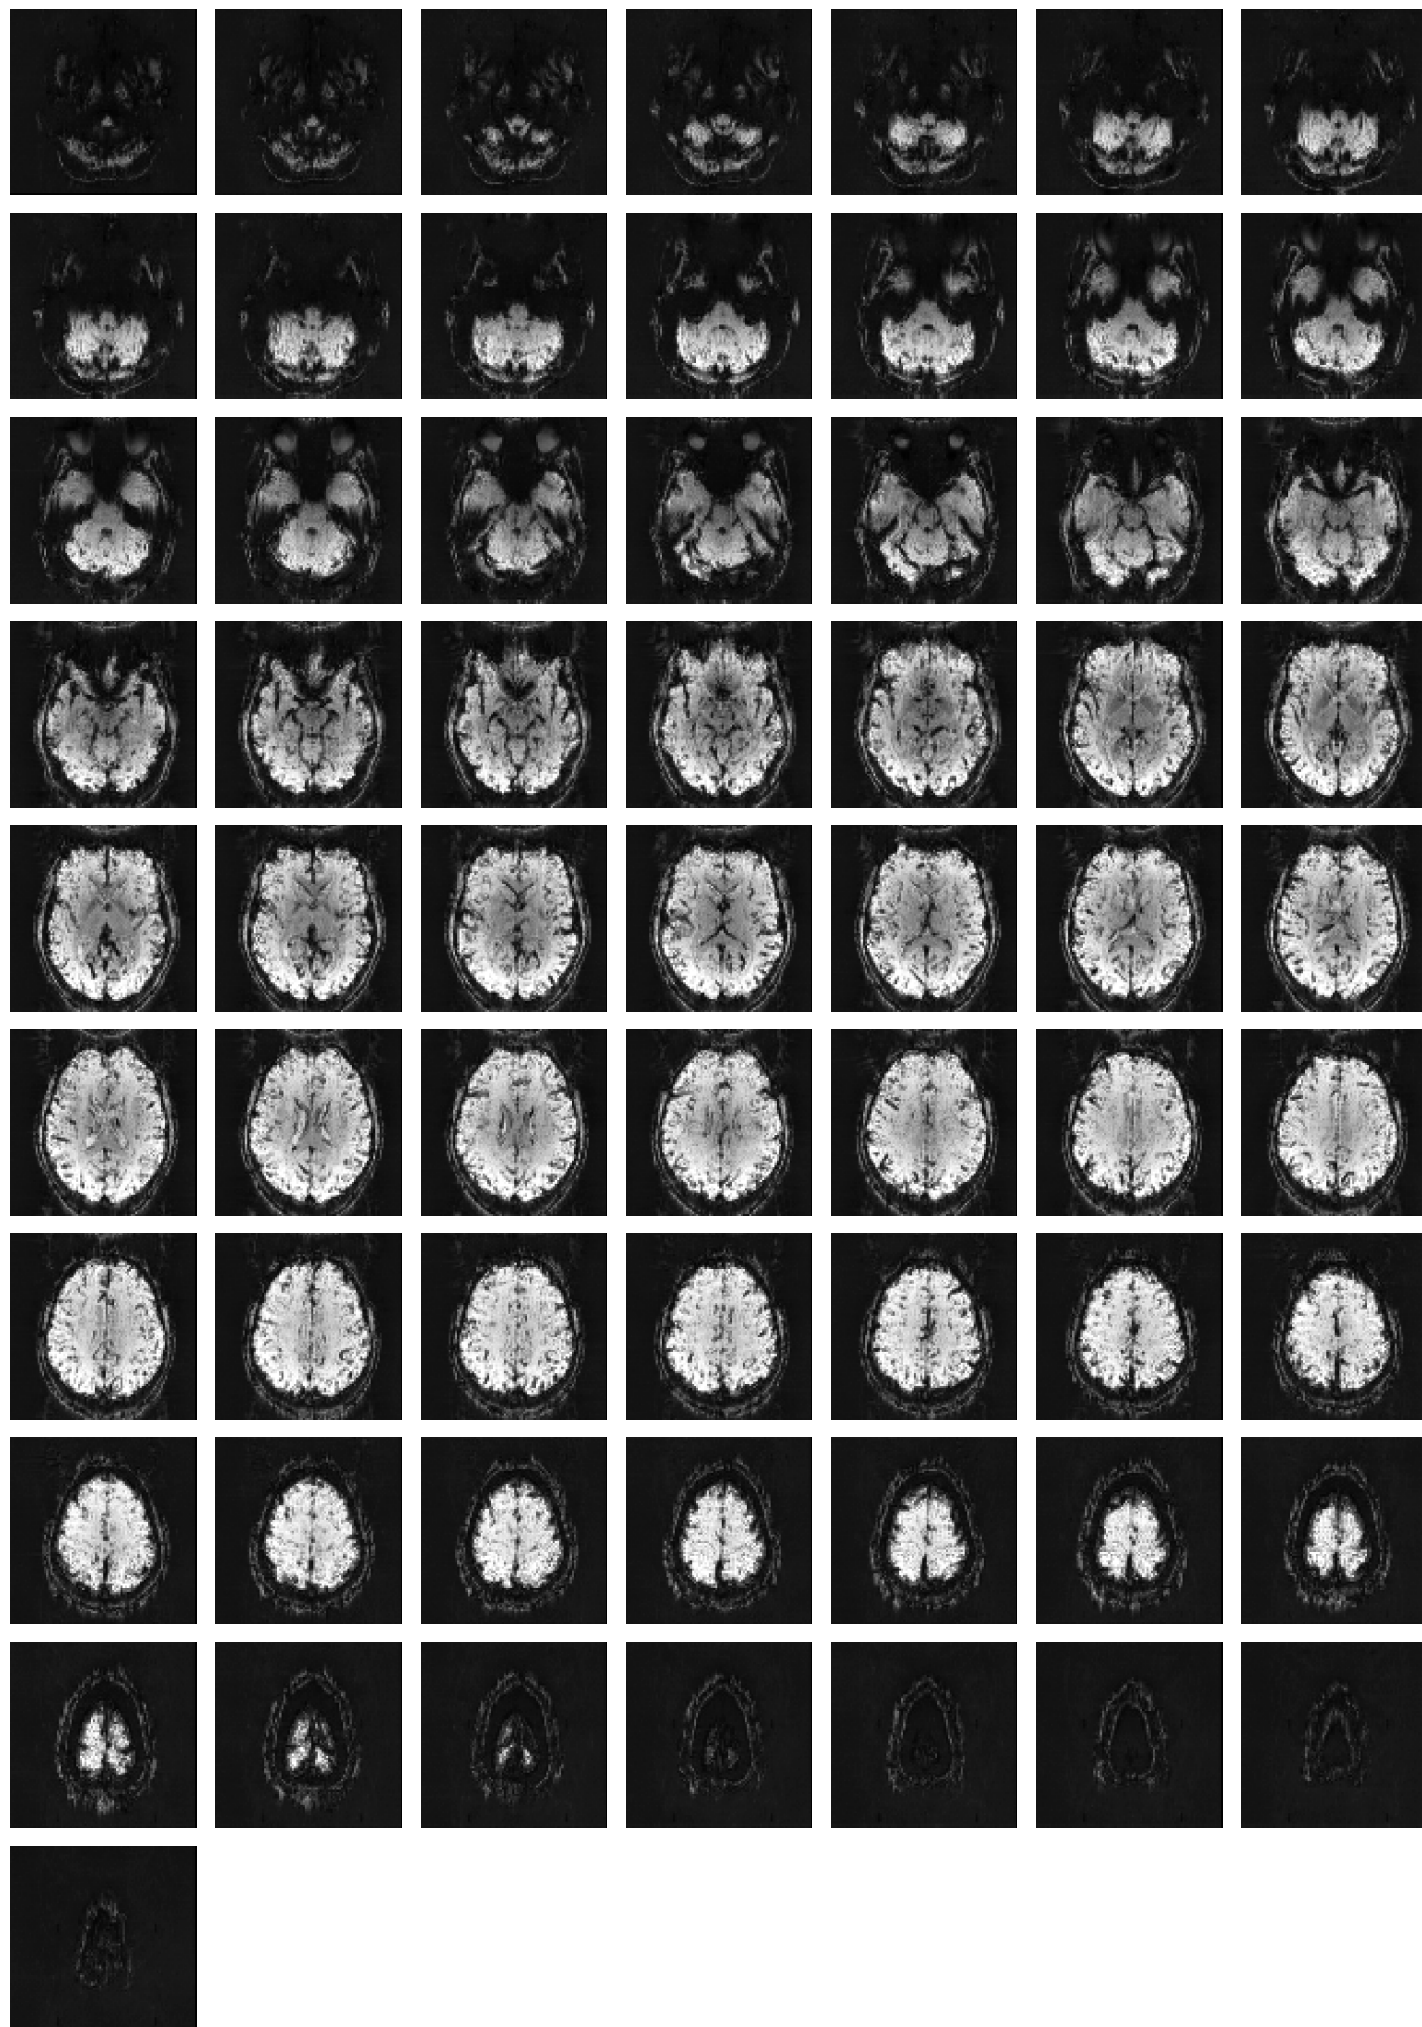

Mean EPI

Brain mask

tSNR

motion

fieldmap correction

coregistration