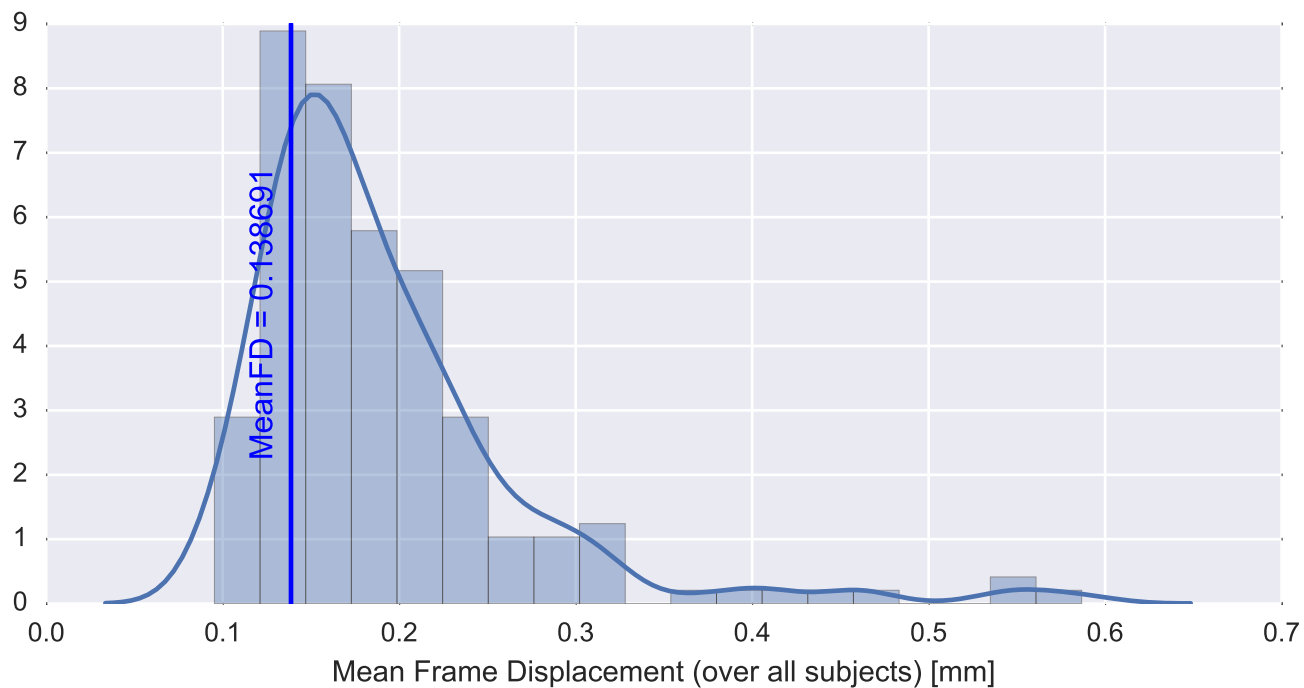

Mean EPI

Brain mask

tSNR

motion

fieldmap correction

coregistration