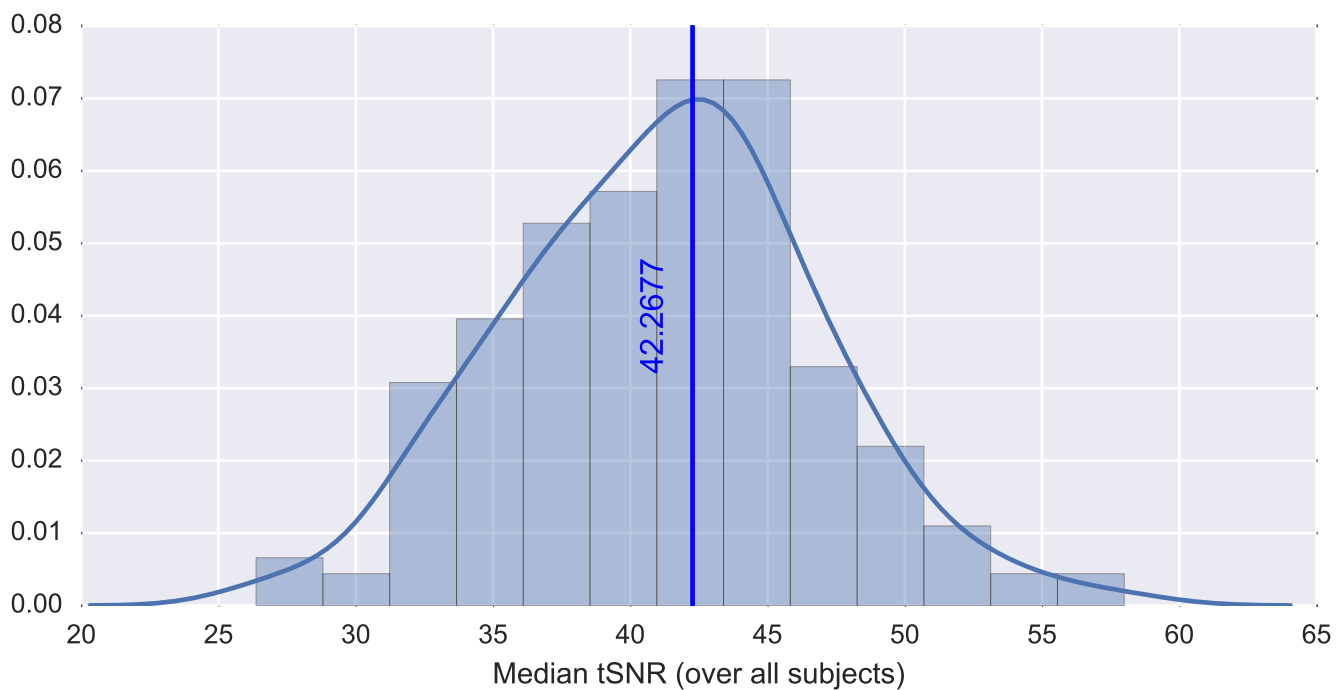

Mean EPI

Brain mask

tSNR

motion

fieldmap correction

coregistration