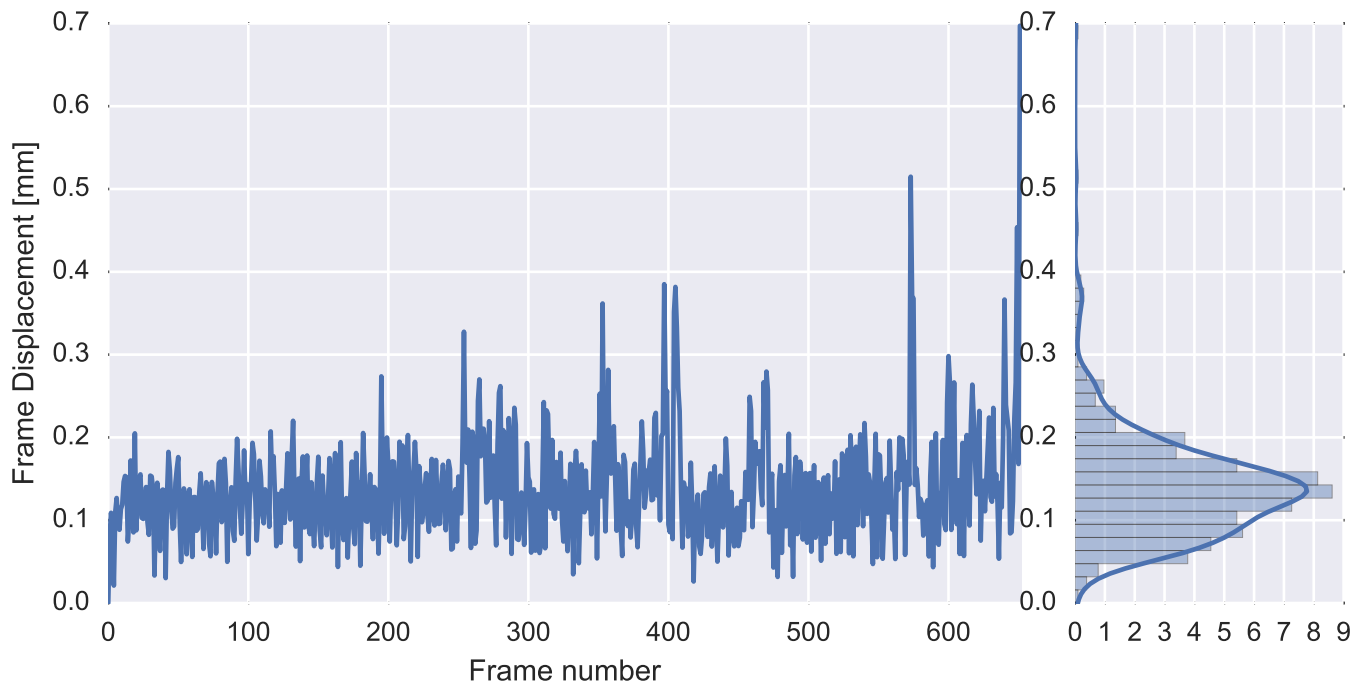

Mean EPI

Brain mask

tSNR

motion

fieldmap correction

coregistration