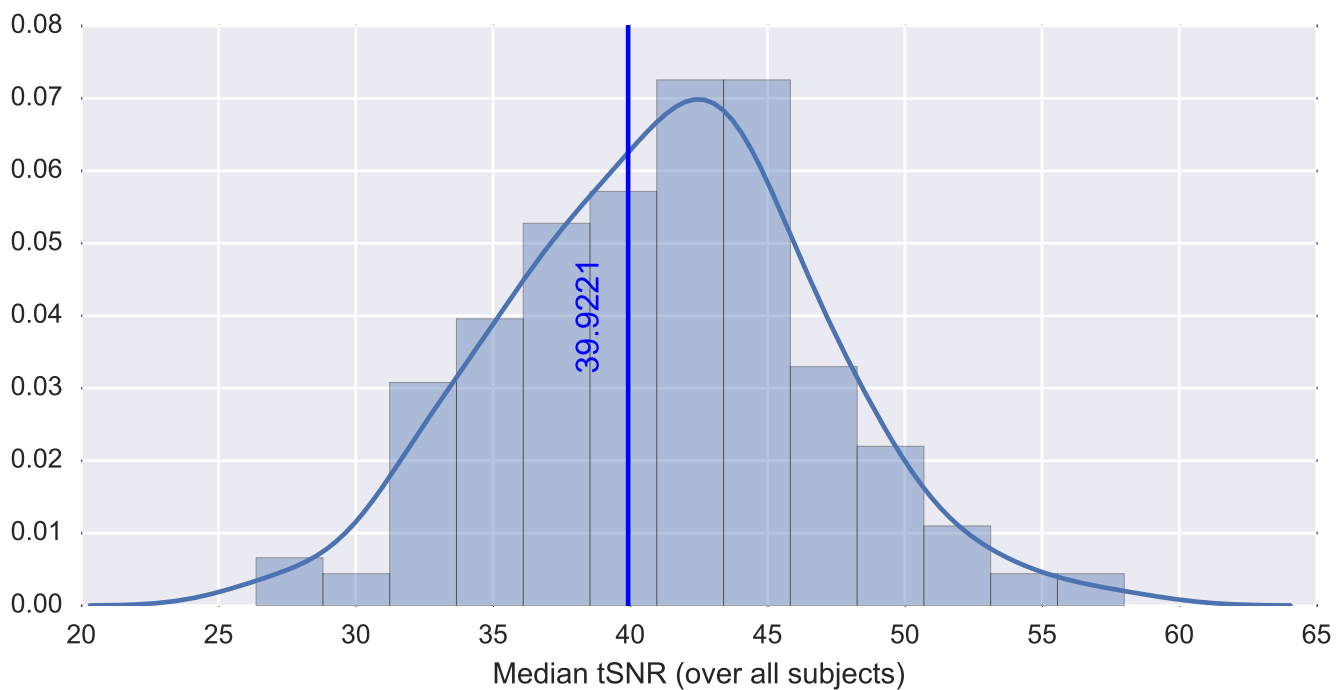

Mean EPI

Brain mask

tSNR

motion

fieldmap correction

coregistration