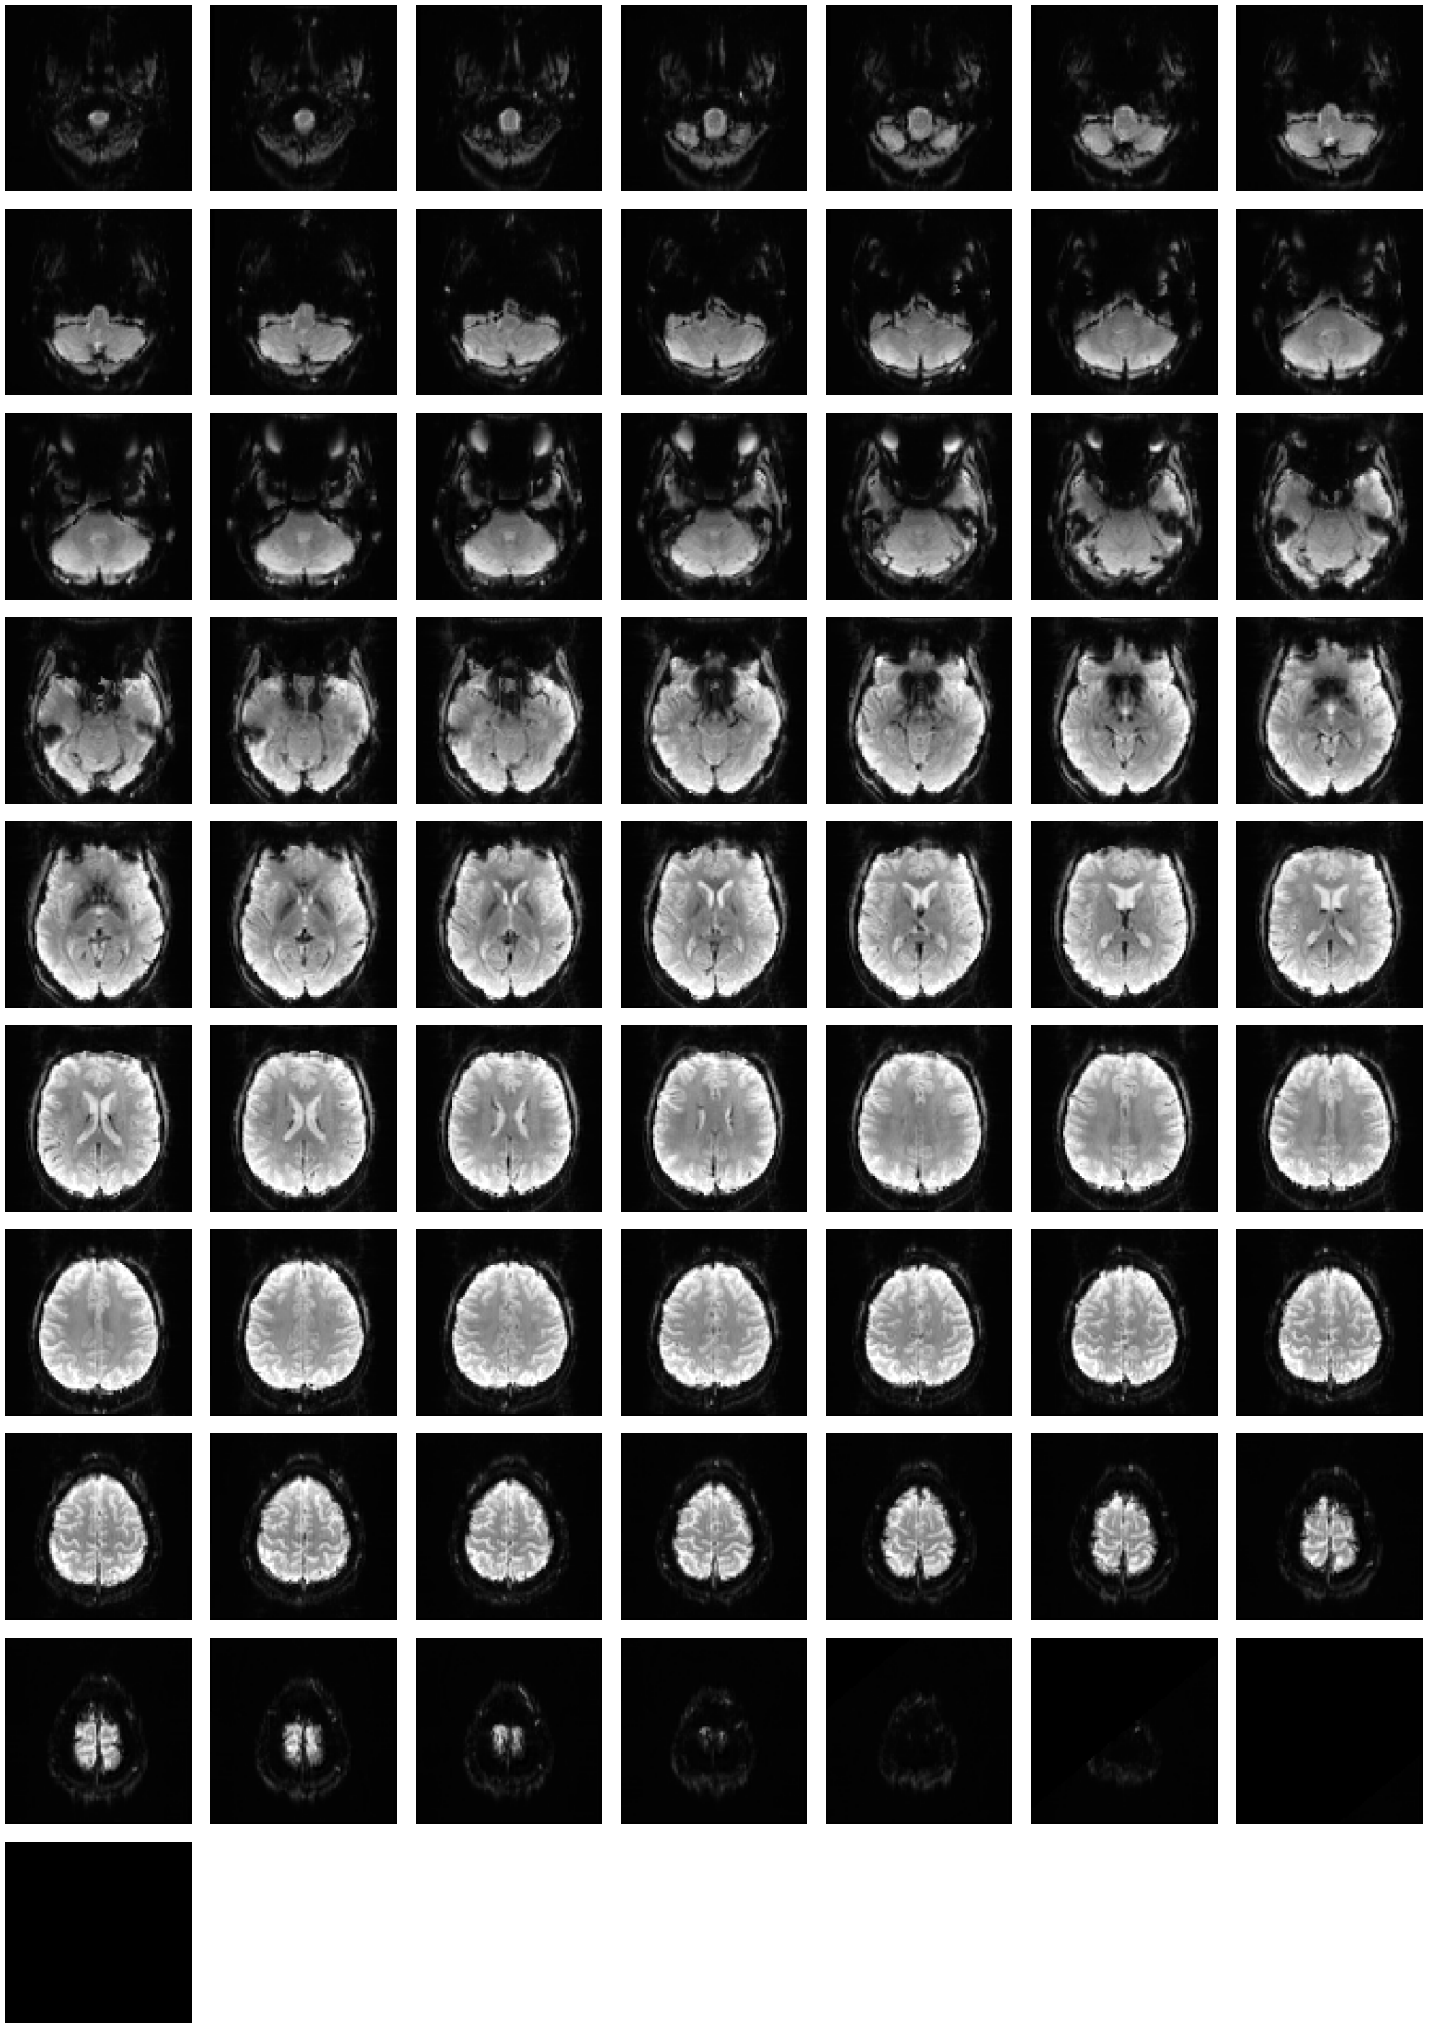

Mean EPI

Brain mask

tSNR

motion

fieldmap correction

coregistration