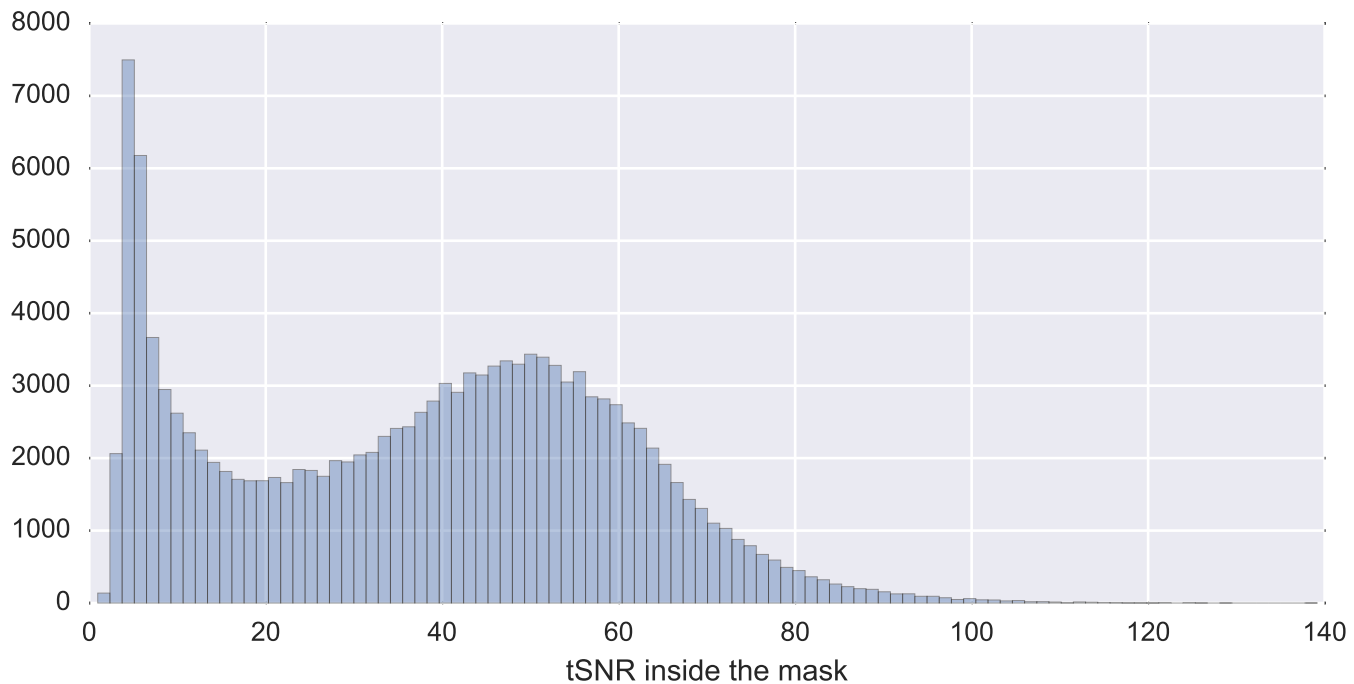

Mean EPI

Brain mask

tSNR

motion

fieldmap correction

coregistration