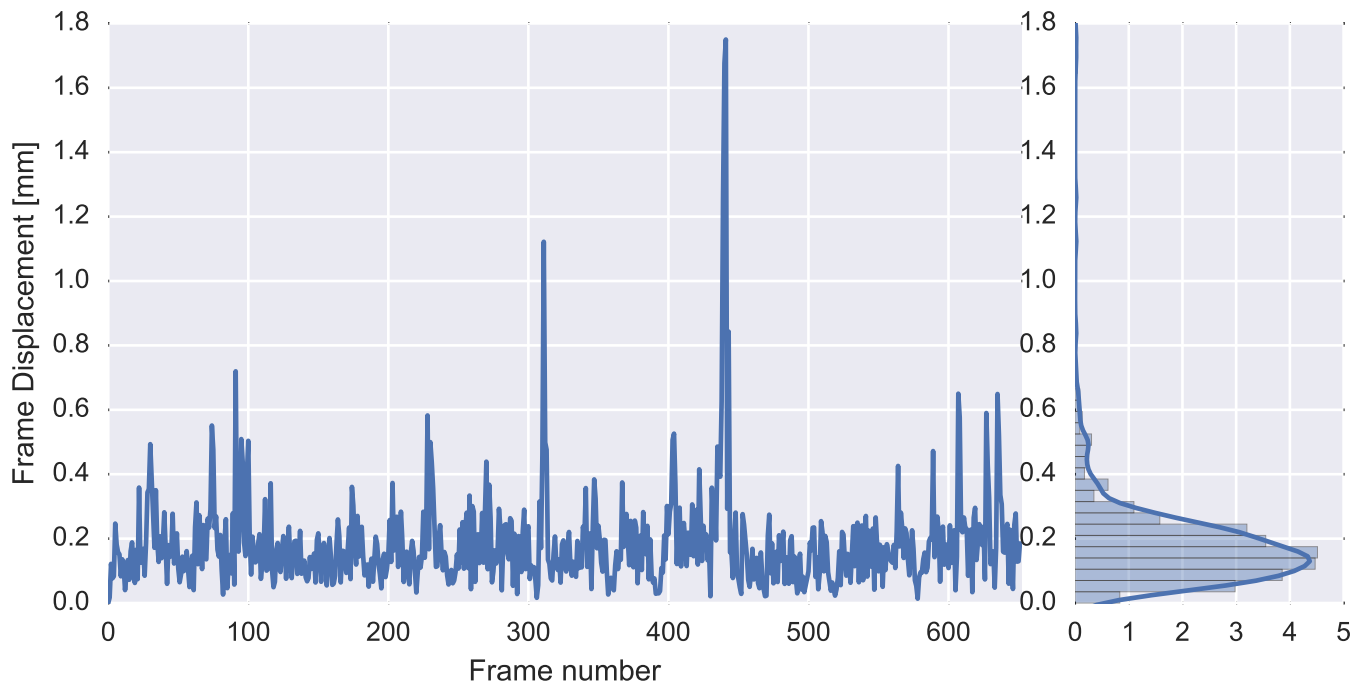

Mean EPI

Brain mask

tSNR

motion

fieldmap correction

coregistration