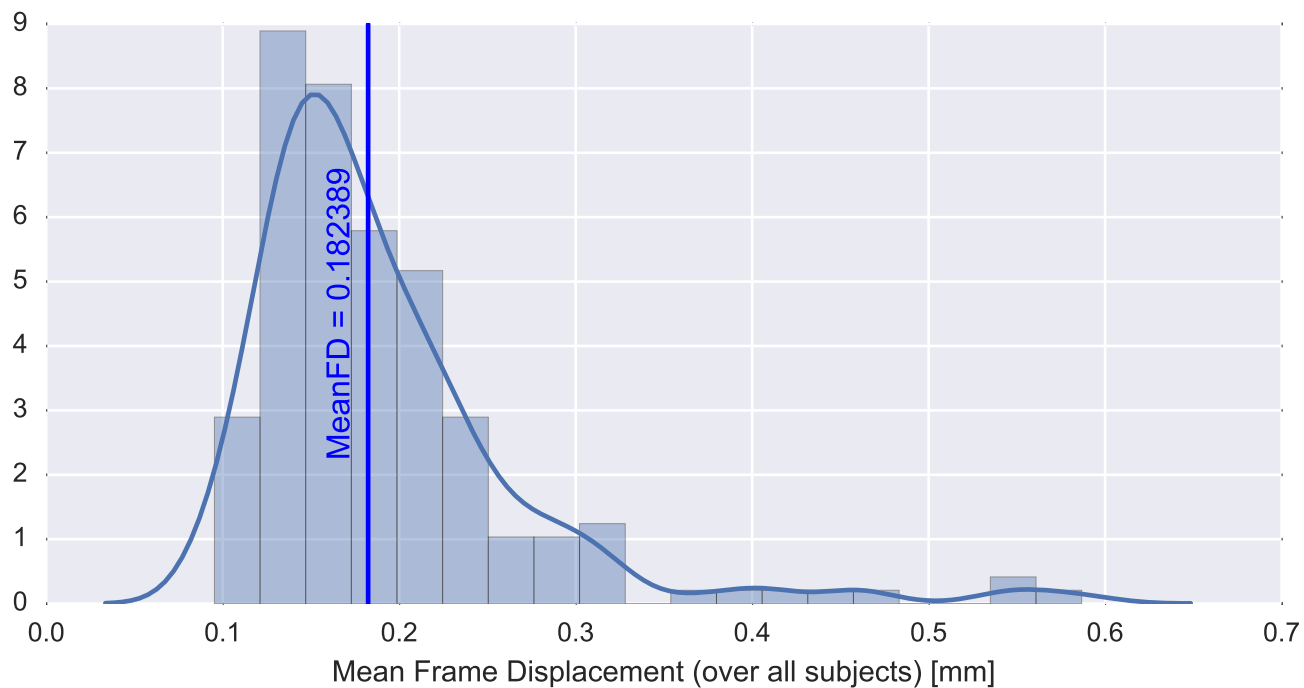

Mean EPI

Brain mask

tSNR

motion

fieldmap correction

coregistration