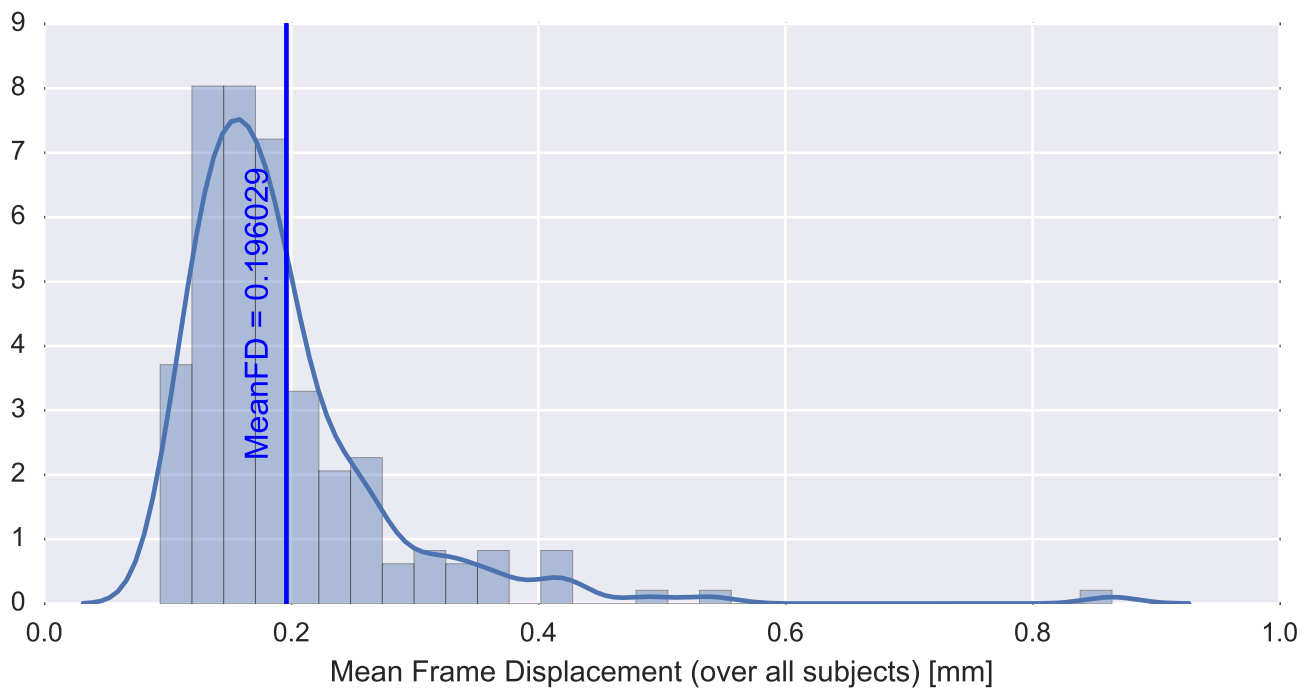

Mean EPI

Brain mask

tSNR

motion

fieldmap correction

coregistration