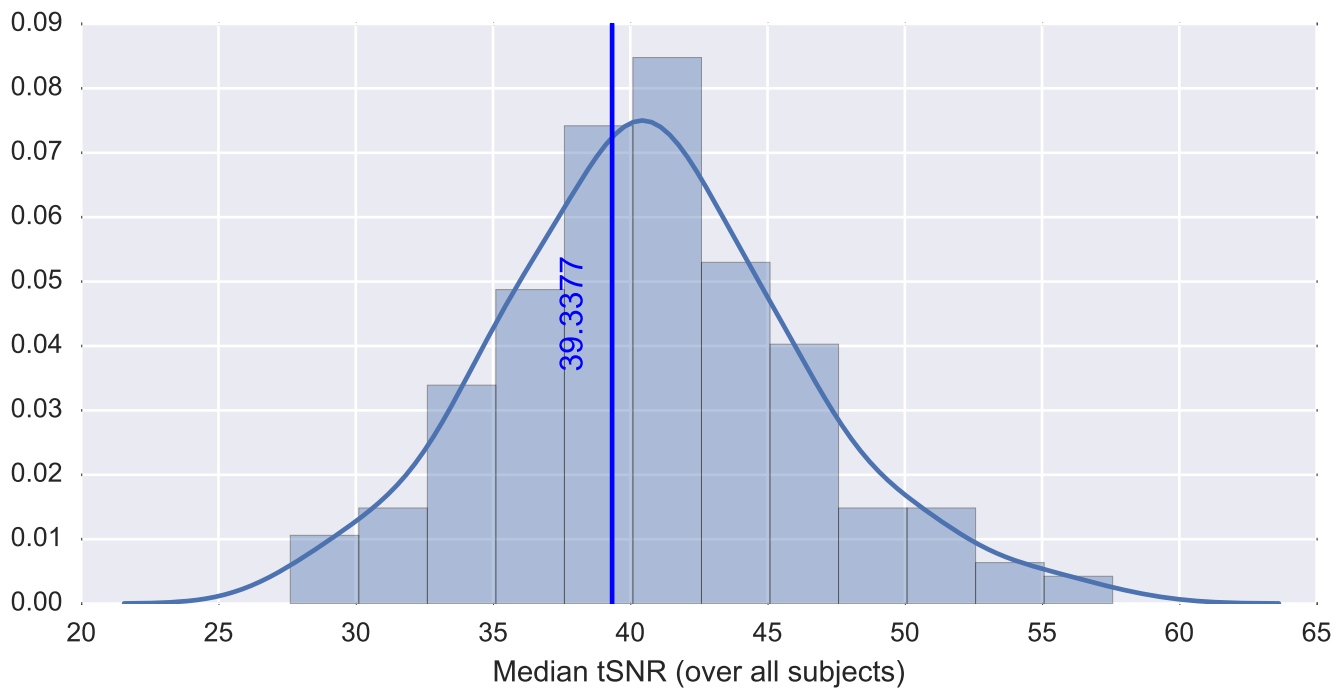

Mean EPI

Brain mask

tSNR

motion

fieldmap correction

coregistration