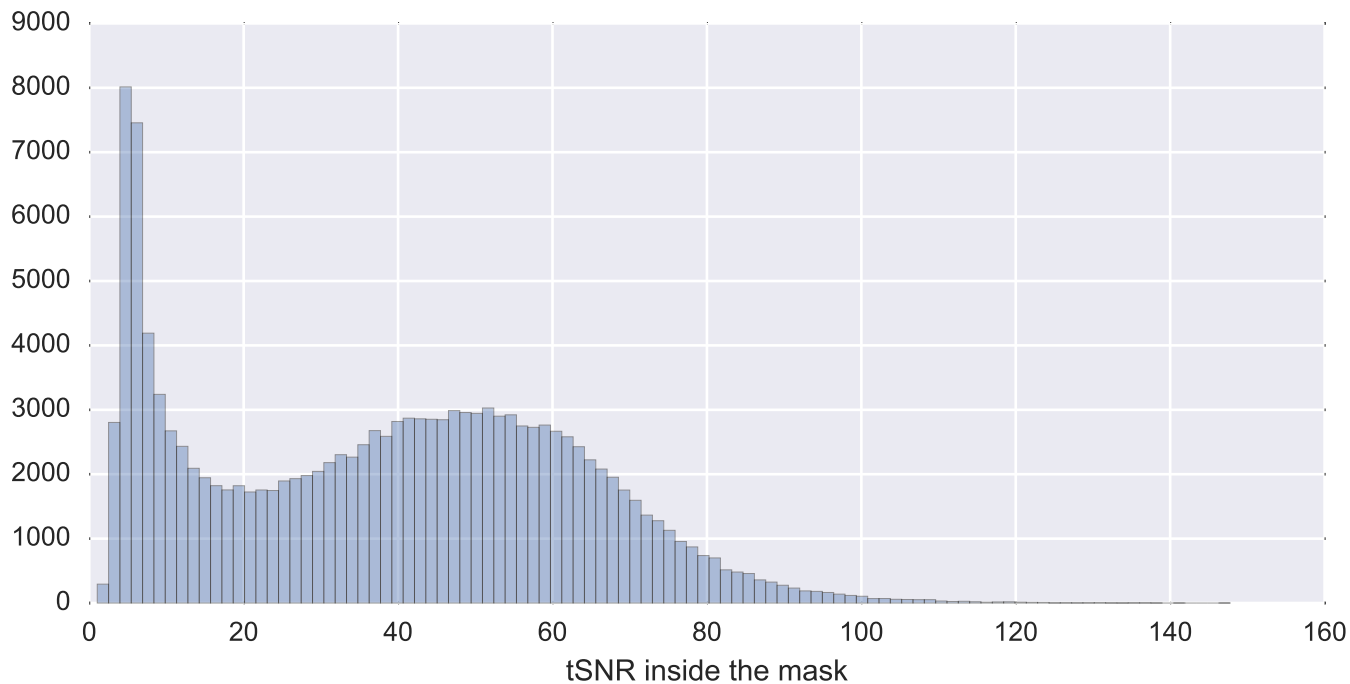

Mean EPI

Brain mask

tSNR

motion

fieldmap correction

coregistration