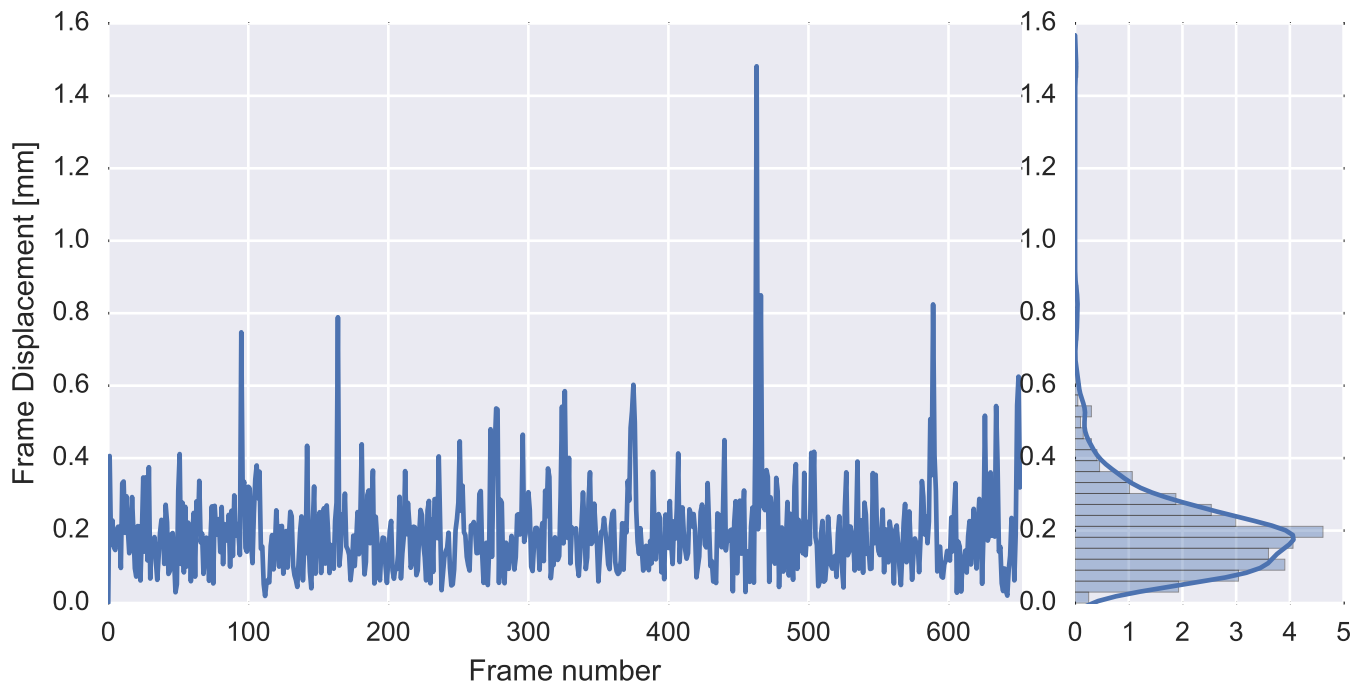

Mean EPI

Brain mask

tSNR

motion

fieldmap correction

coregistration