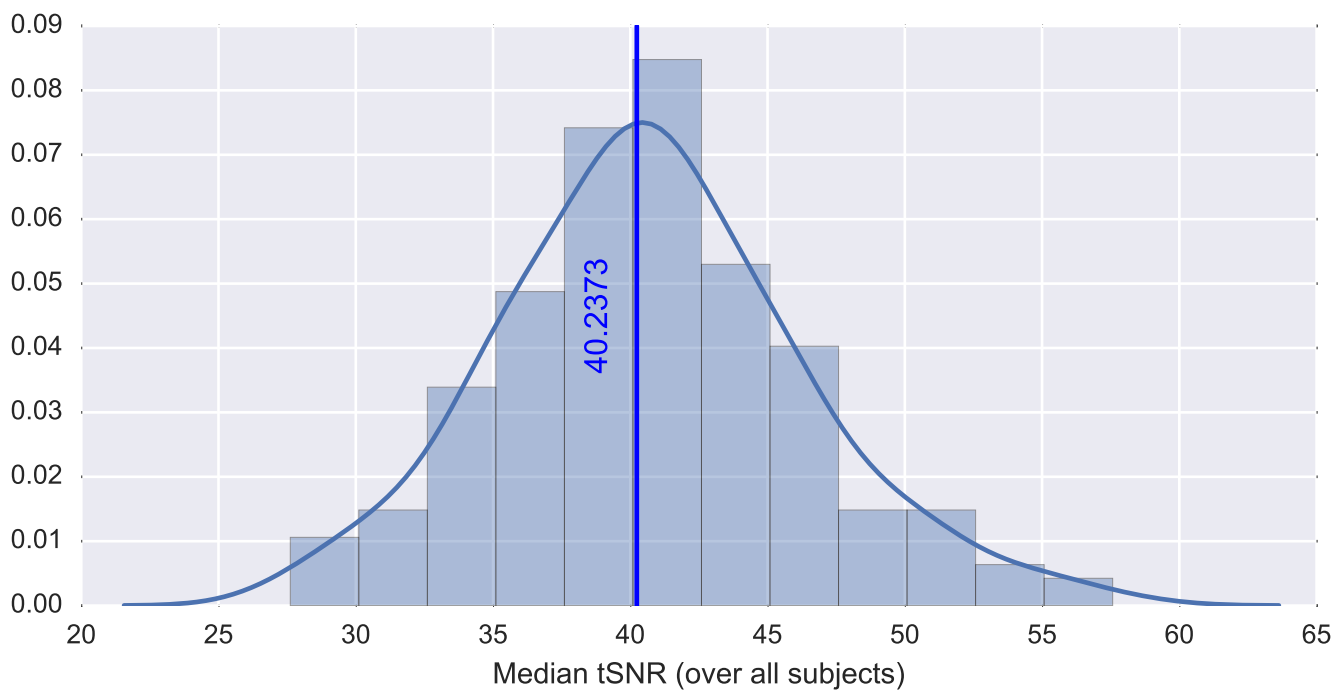

Mean EPI

Brain mask

tSNR

motion

fieldmap correction

coregistration