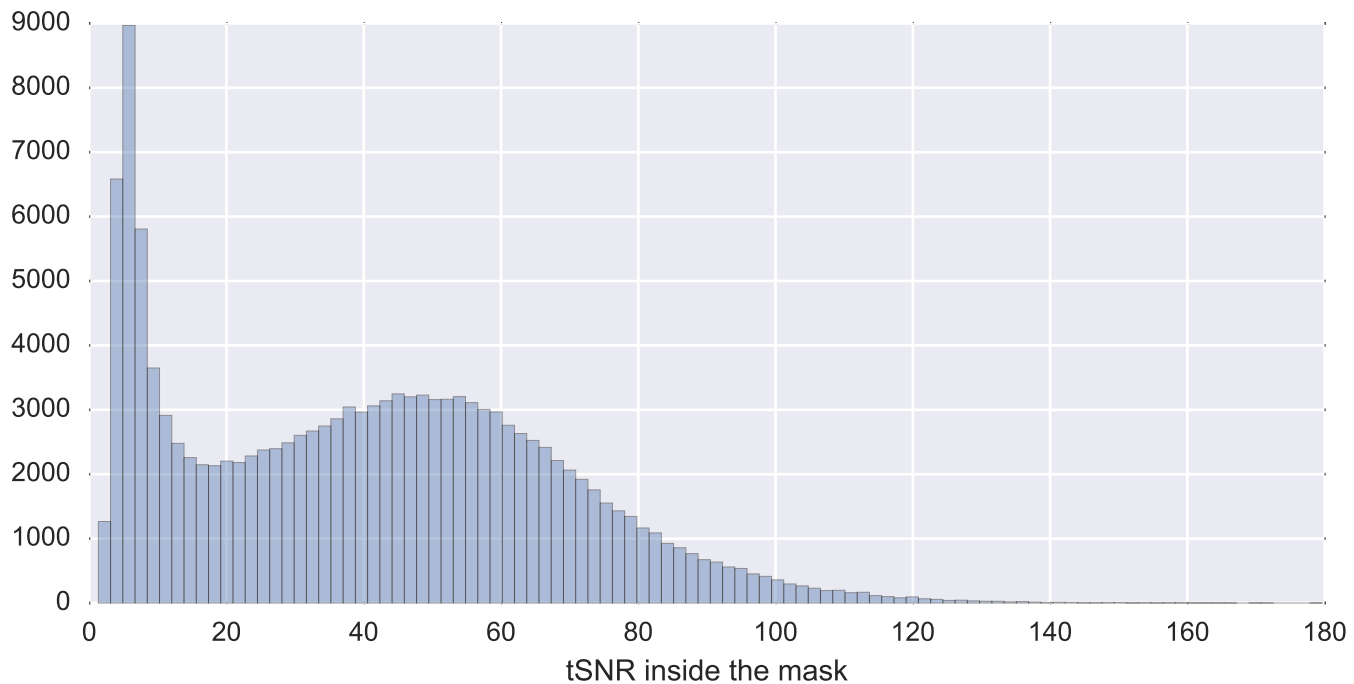

Mean EPI

Brain mask

tSNR

motion

fieldmap correction

coregistration