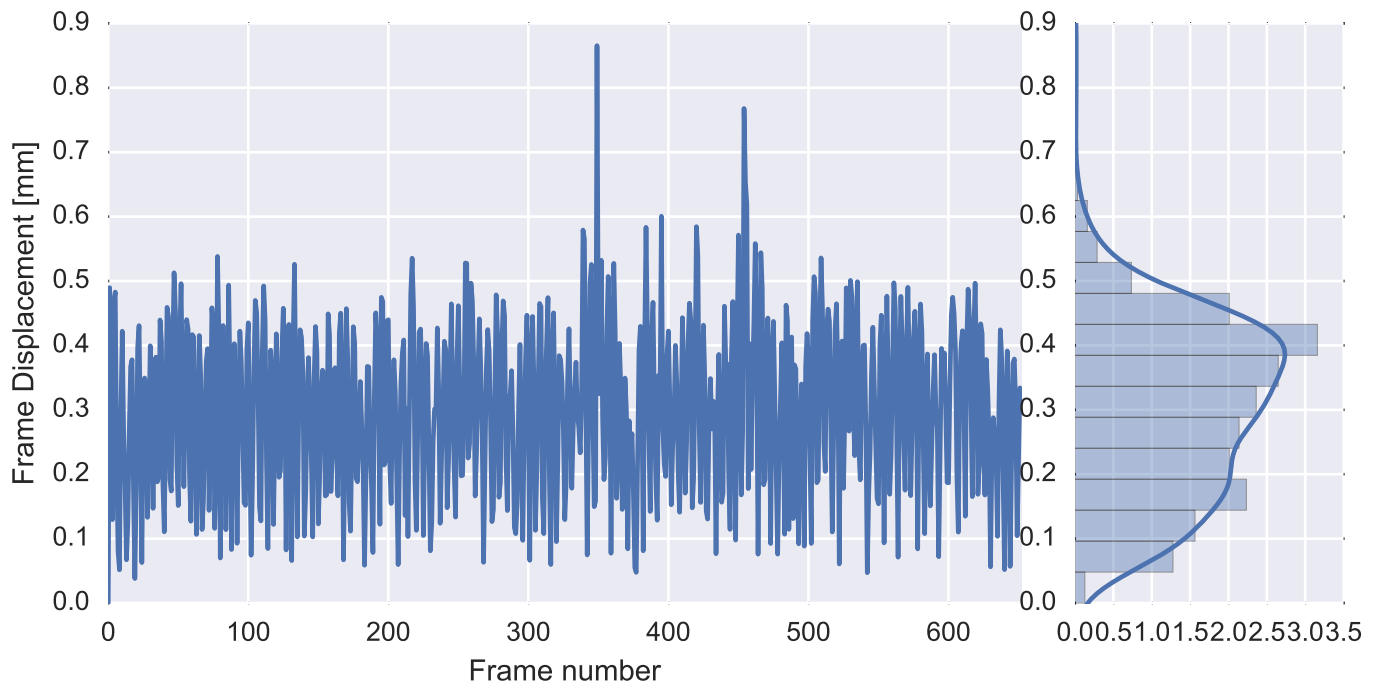

Mean EPI

Brain mask

tSNR

motion

fieldmap correction

coregistration