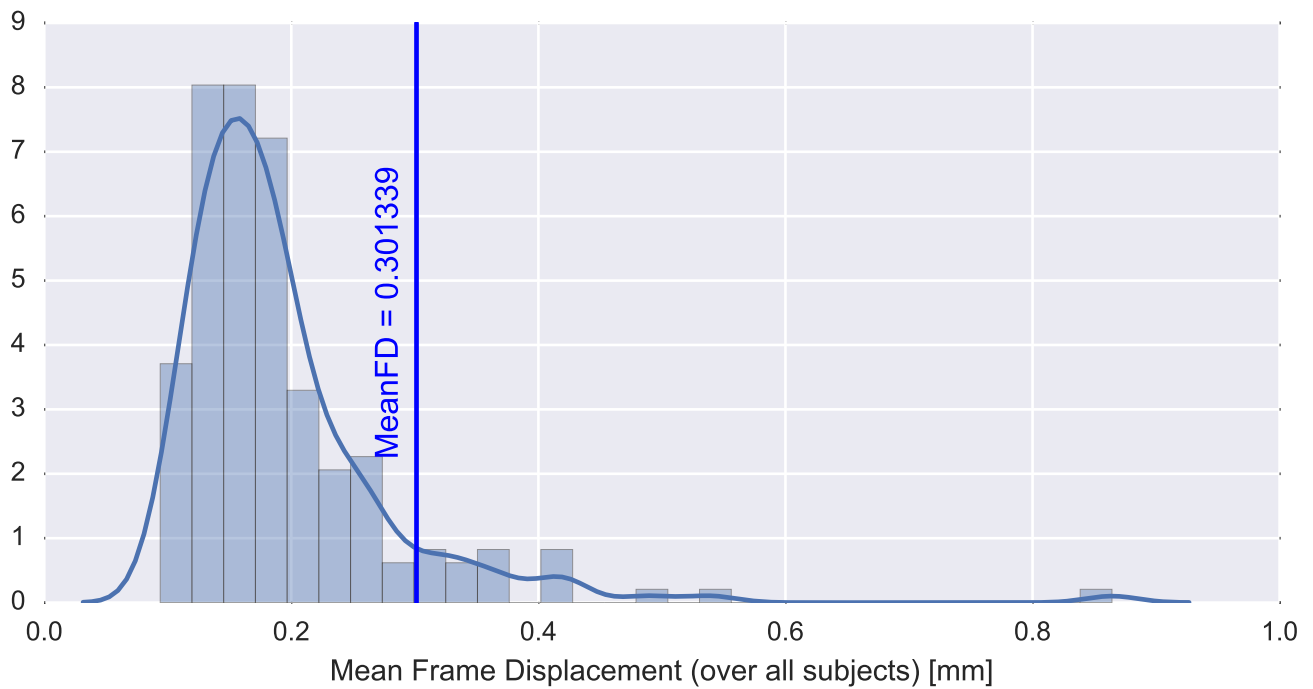

Mean EPI

Brain mask

tSNR

motion

fieldmap correction

coregistration