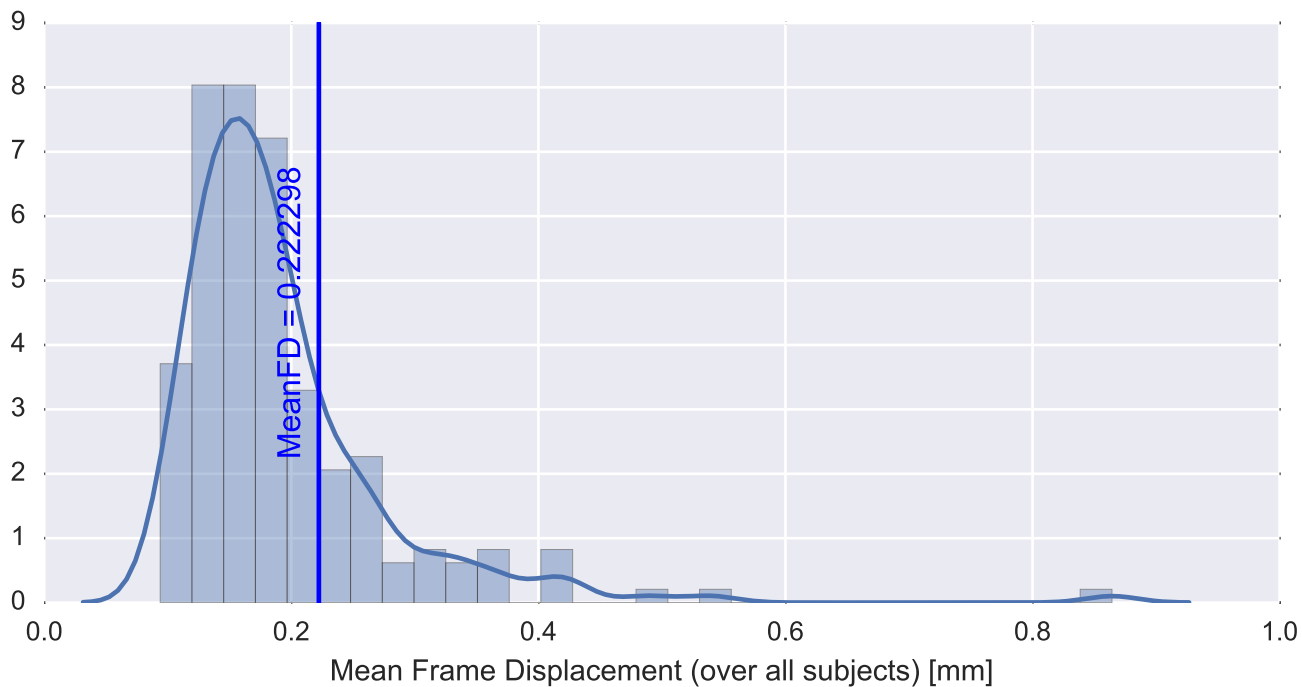

Mean EPI

Brain mask

tSNR

motion

fieldmap correction

coregistration