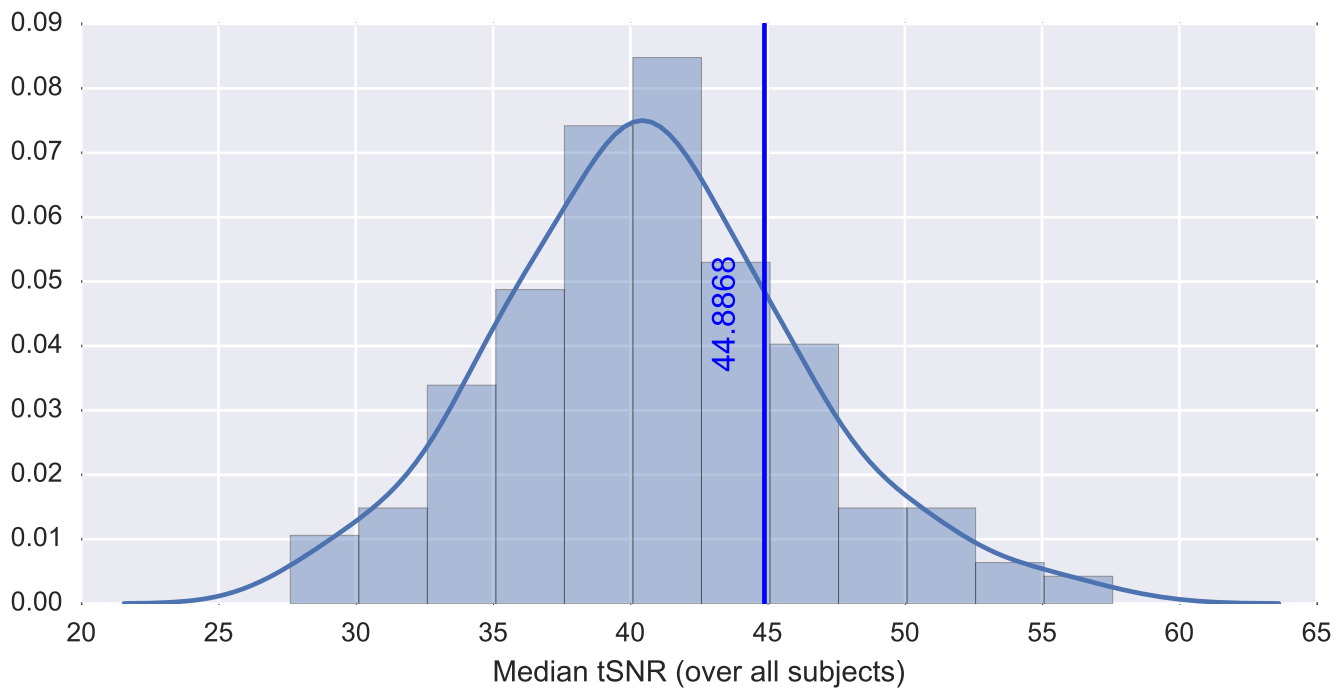

Mean EPI

Brain mask

tSNR

motion

fieldmap correction

coregistration