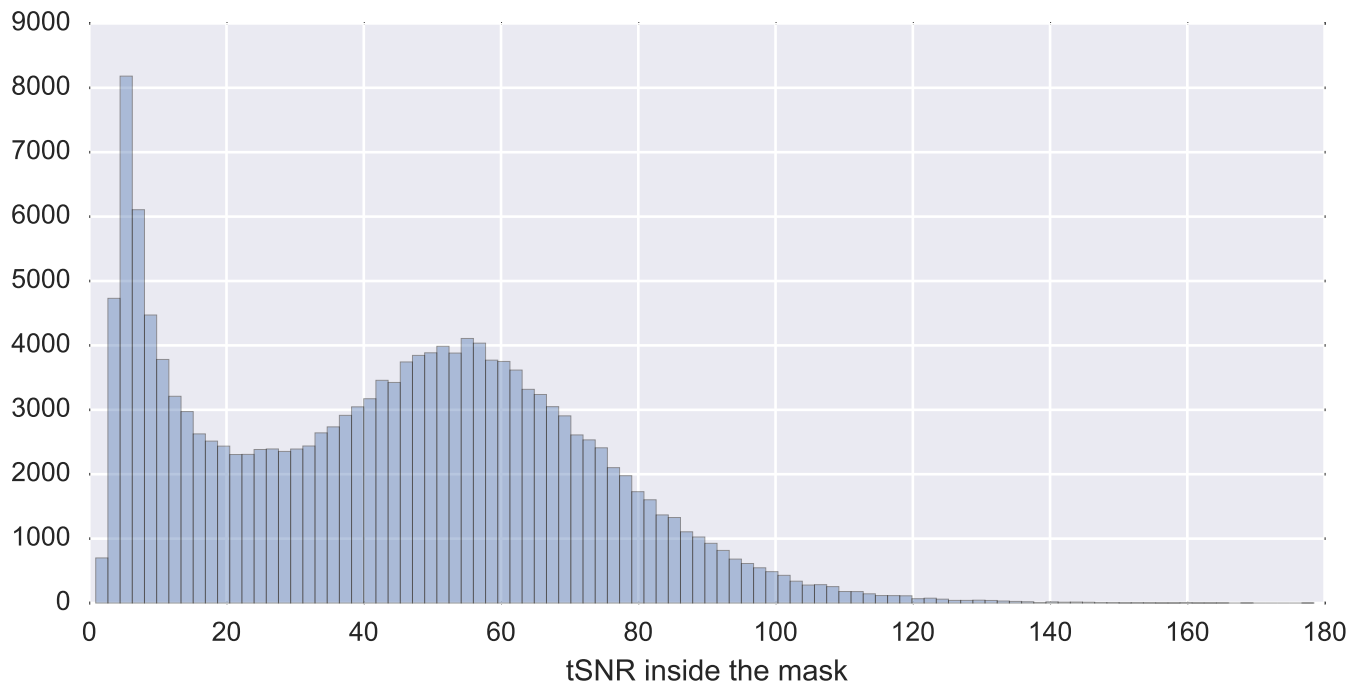

Mean EPI

Brain mask

tSNR

motion

fieldmap correction

coregistration