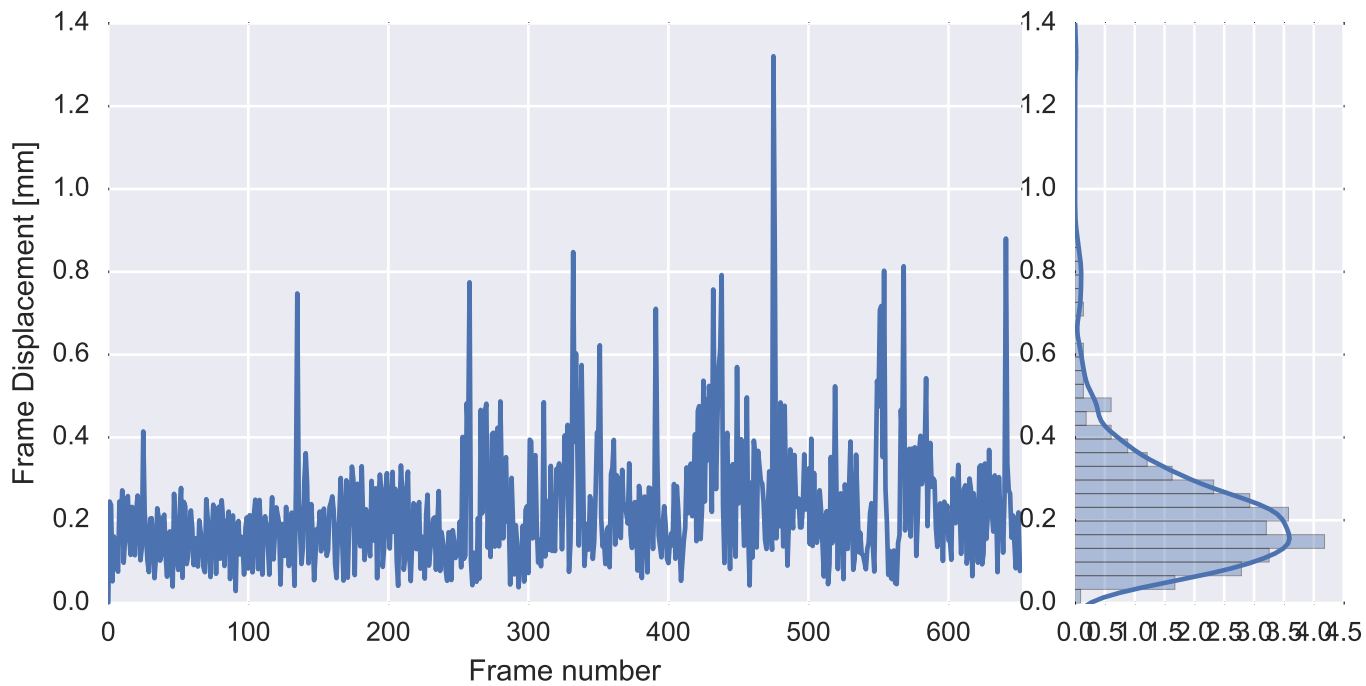

Mean EPI

Brain mask

tSNR

motion

fieldmap correction

coregistration