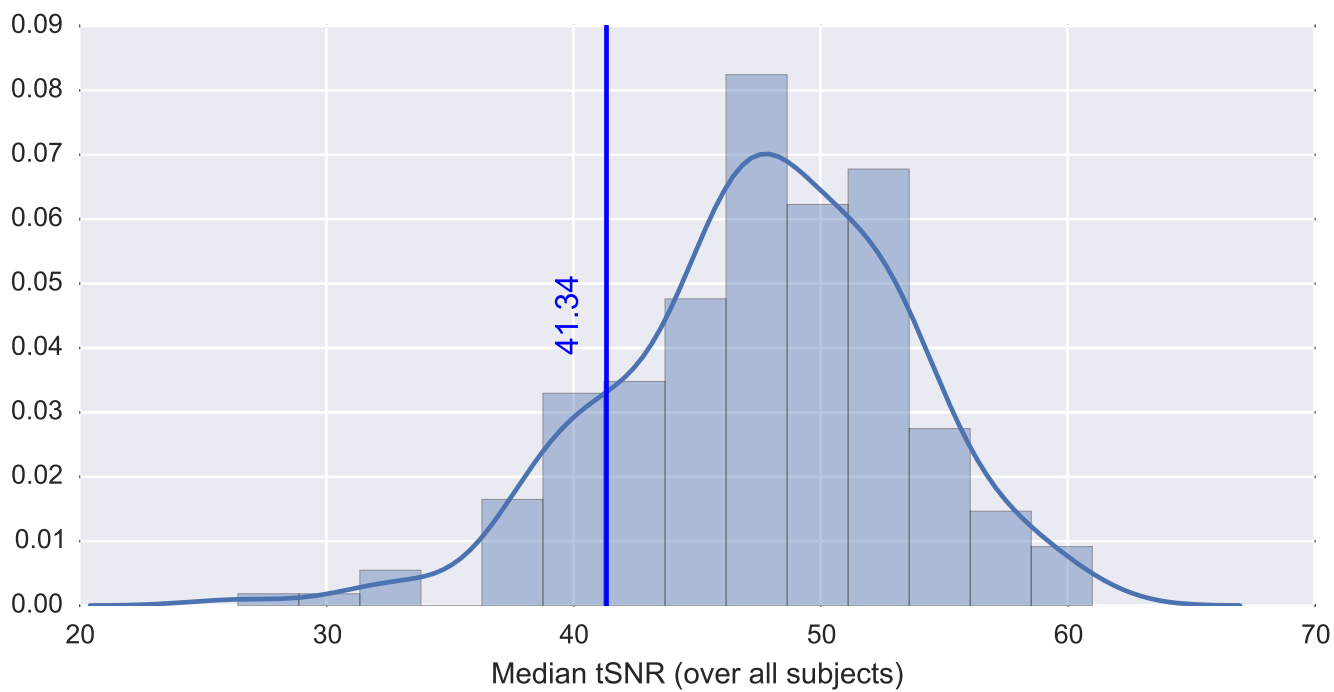

Mean EPI

Brain mask

tSNR

motion

fieldmap correction

coregistration