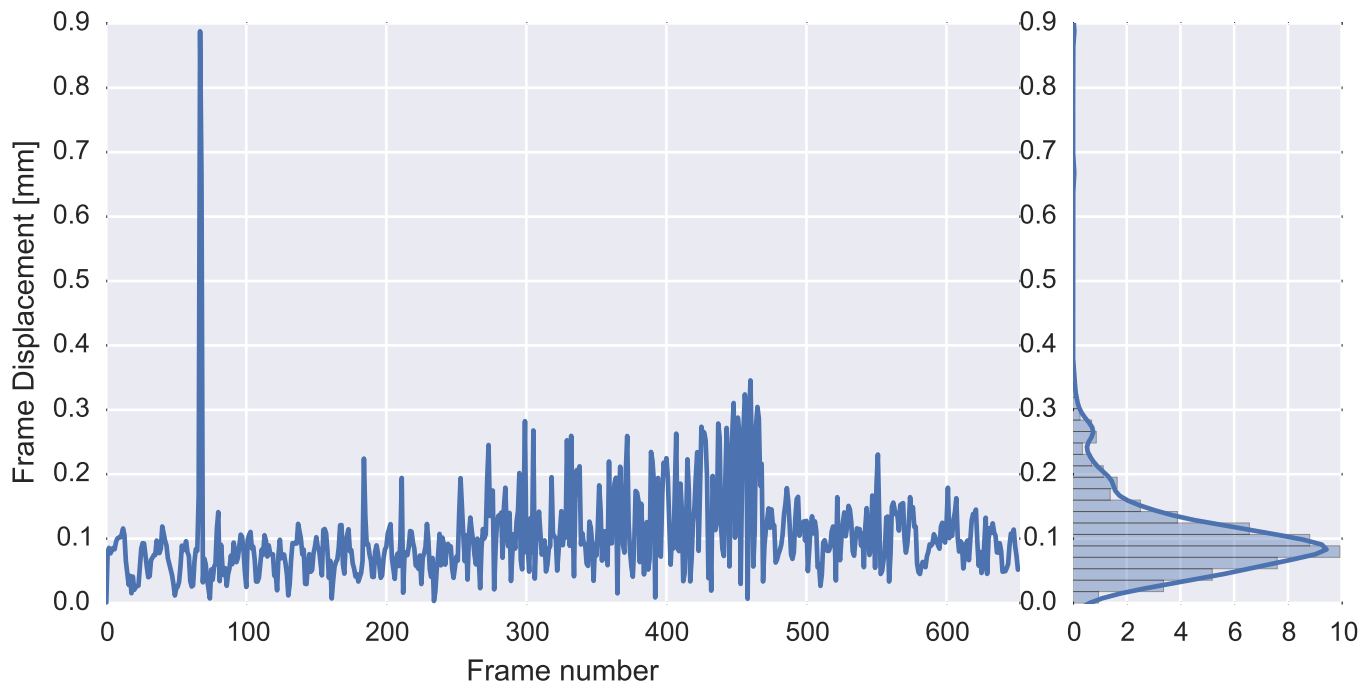

Mean EPI

Brain mask

tSNR

motion

fieldmap correction

coregistration