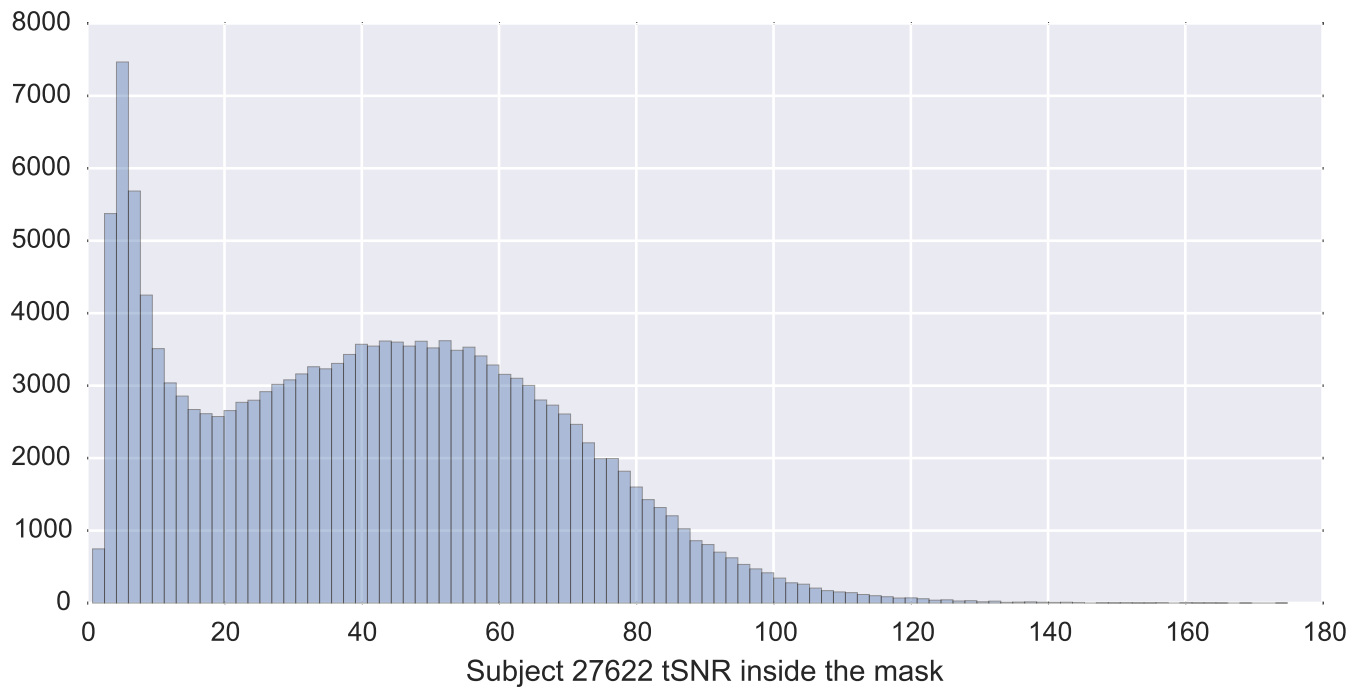

Mean EPI

Brain mask

tSNR

motion

fieldmap correction

coregistration