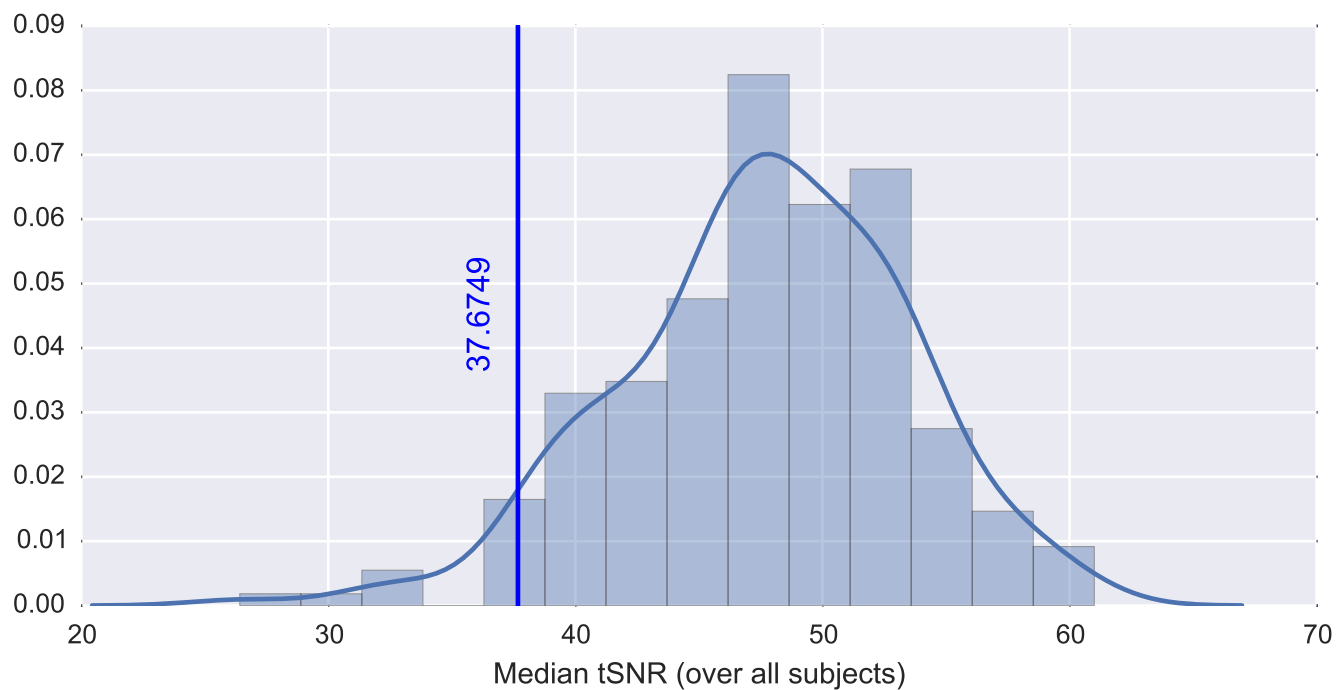

Mean EPI

Brain mask

tSNR

motion

fieldmap correction

coregistration