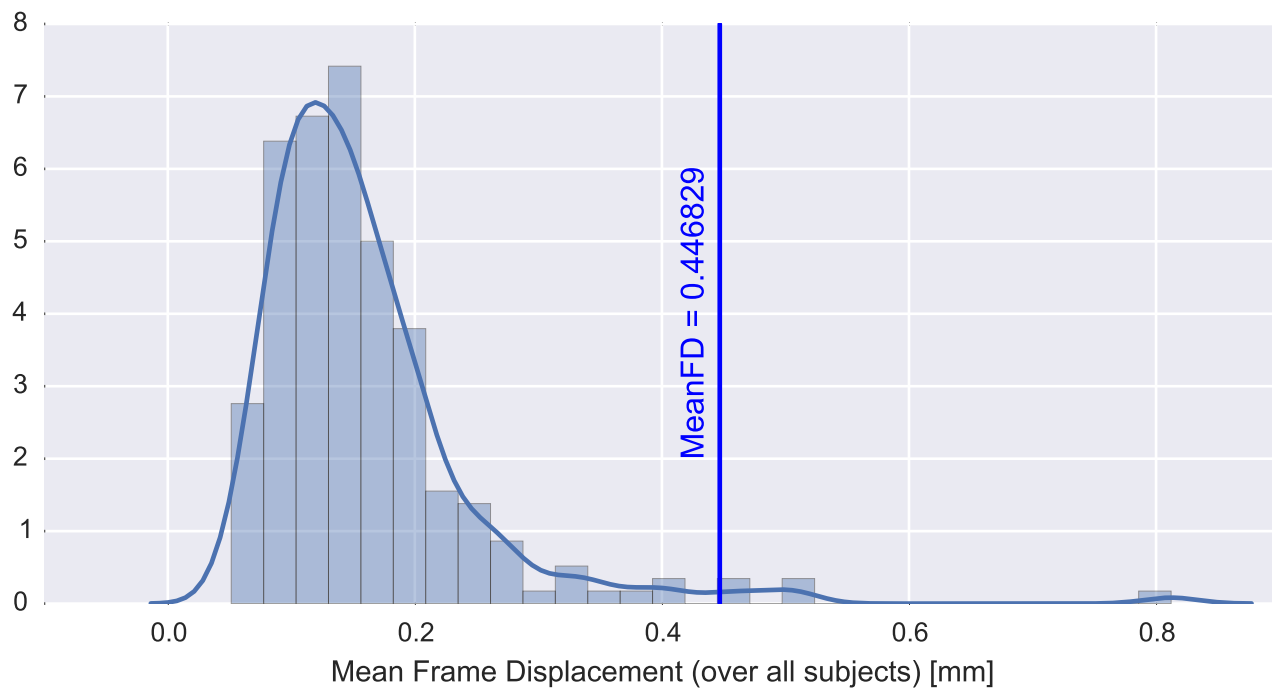

Mean EPI

Brain mask

tSNR

motion

fieldmap correction

coregistration