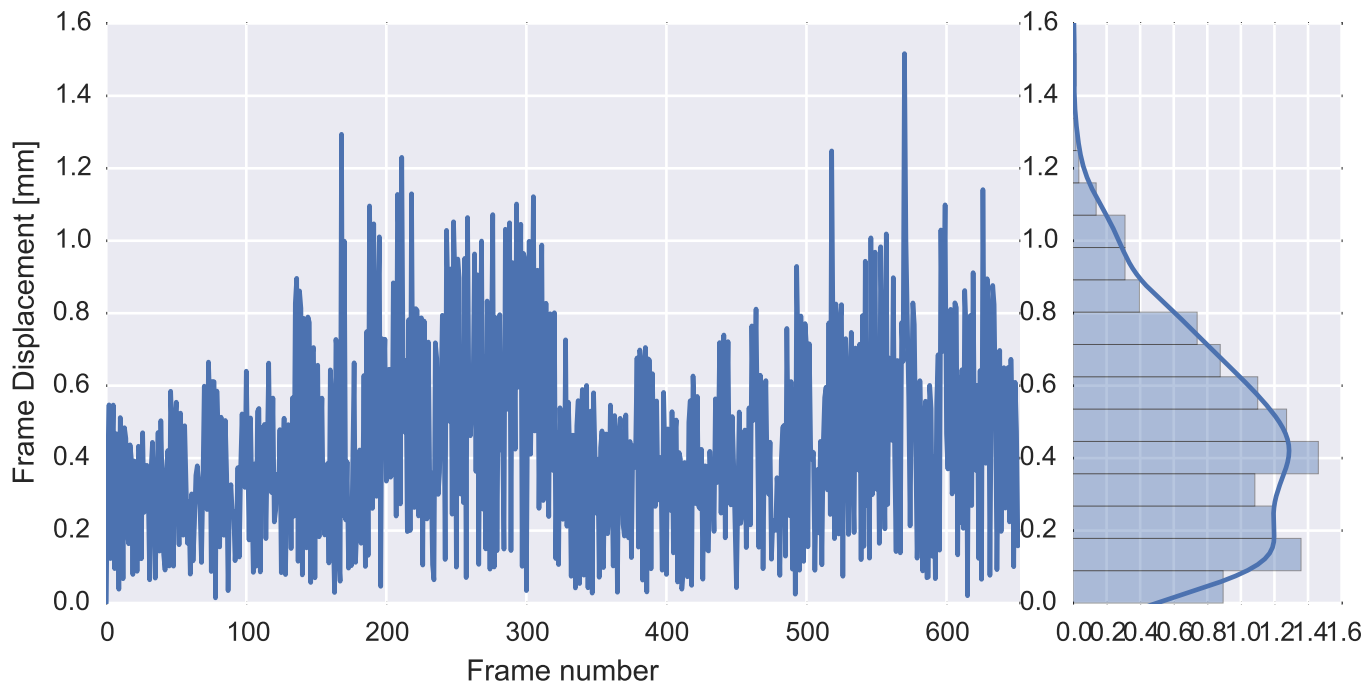

Mean EPI

Brain mask

tSNR

motion

fieldmap correction

coregistration