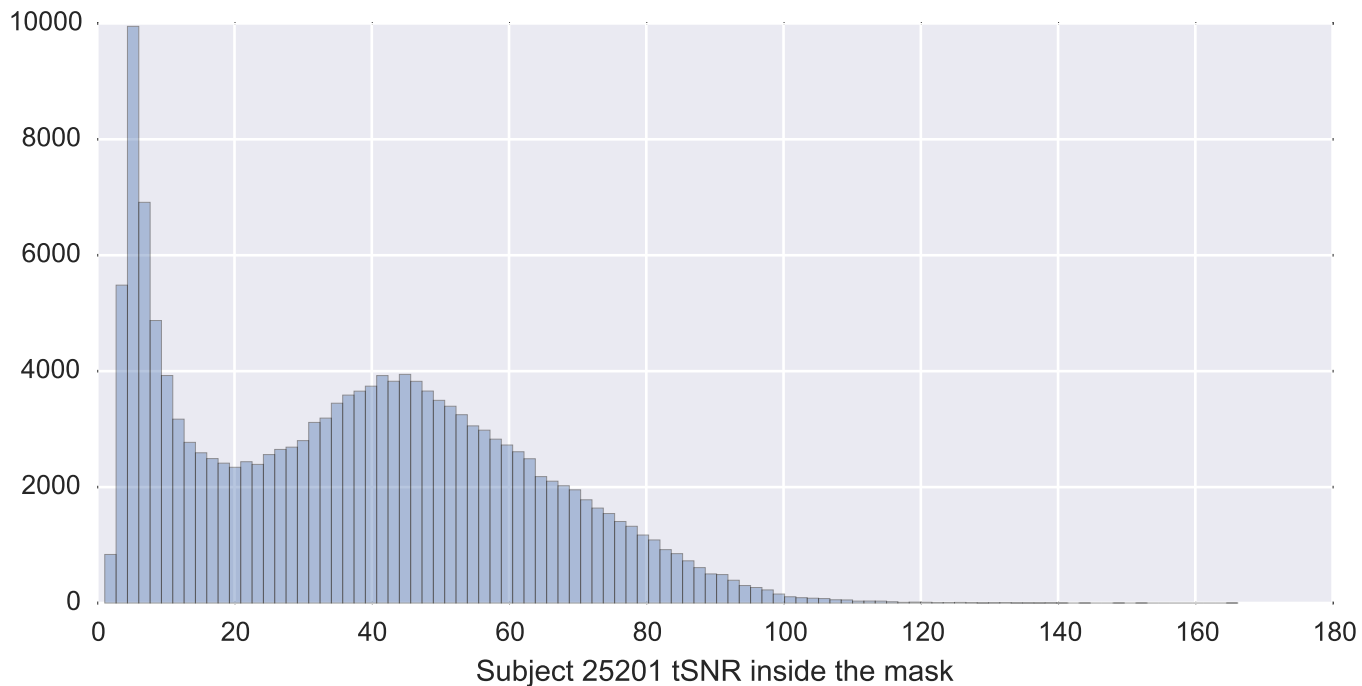

Mean EPI

Brain mask

tSNR

motion

fieldmap correction

coregistration